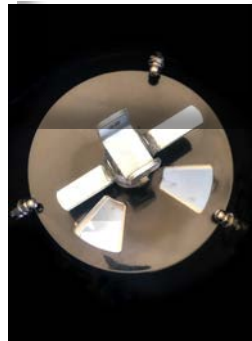

Standard Agitator