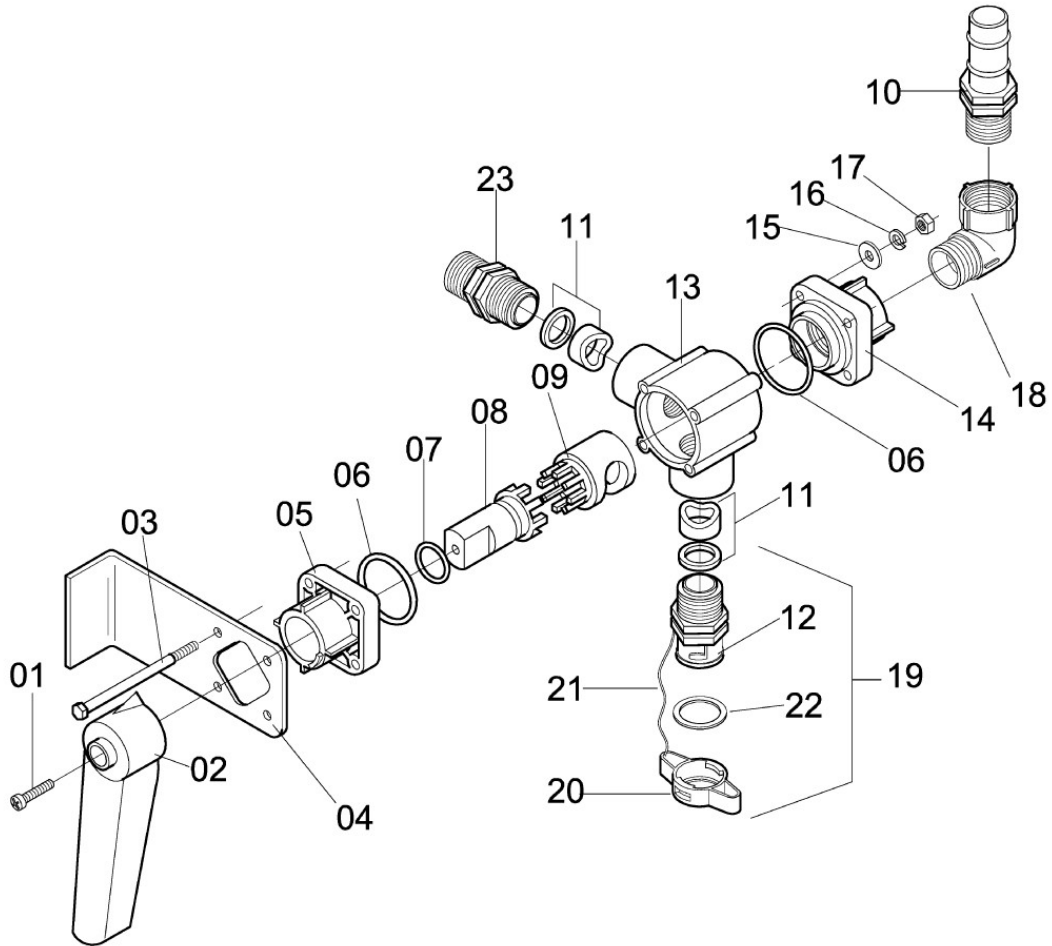

DIRECTIONAL VALVE

CV-167

Item	CODE	DESCRIPTION	Qty.	Item	CODE	DESCRIPTION	Qty.
00	054395	Directional valve	1				
01	044057	Compression spring 12.7	1				
02	048199	Seal	1				
03	049858	Lever pin	1				
04	050187	Flat washer 43 x 90 x 8	1				
05	050195	Flat washer 64 x 125 x 95 stainless steel	1				
06	050211	Screw M4 x 8	1				
07	050237	O-ring OR2-108	1				
08	054403	Valve body	1				
09	054429	Piston cup	1				
10	054437	Guide	1				
11	054445	Rinse nozzle lever	1				
12	054452	Spring Guide Pin	1				

3-WAY REGULATING VALVE

CV-20

Item	CODE	DESCRIPTION	Qty.	Item	CODE	DESCRIPTION	Qty.
00	821751	3-way regulating valve	1				
01	211227	Screw	1				
02	212571	Setting lever	1				
03	216218	Bolt \varnothing 1/4" - 20 UNC x 3.1/4"	4				
04	821769	Valve bracket VR3-3	1				
05	322594	Valve cover	1				
06	216200	O-ring ORI-132	2				
07	216192	O-ring OR1-213	1				
08	200048	Valve rod	1				
09	200014	Regulator core	1				
10	404459	Hose fitting 1" x 1" BSP	1				
11	211235	Seat and packing ring	2				
12	206177	Coupling body \varnothing 1"	1				
13	200121	Core body	1				
14	200170	Valve cover \varnothing 1" - BSP	1				
15	413468	Flat washer 68 x 190 x 12	4				
16	910117	Lock washer \varnothing 1/4"	4				
17	912741	Nut \varnothing 1/4" - 20 UNC	4				
18	902817	Male/female elbow 1" BSP x 90 degrees	1				
19	614289	Plug with nylon yarn	1				
20	614297	Plug	1				
21	228916	Nylon yarn \varnothing 1.00 x 220	1				
22	206185	Packing ring \varnothing 32.8 x 6.00	1				
23	517847	Nipple 1/2" BSP	1				