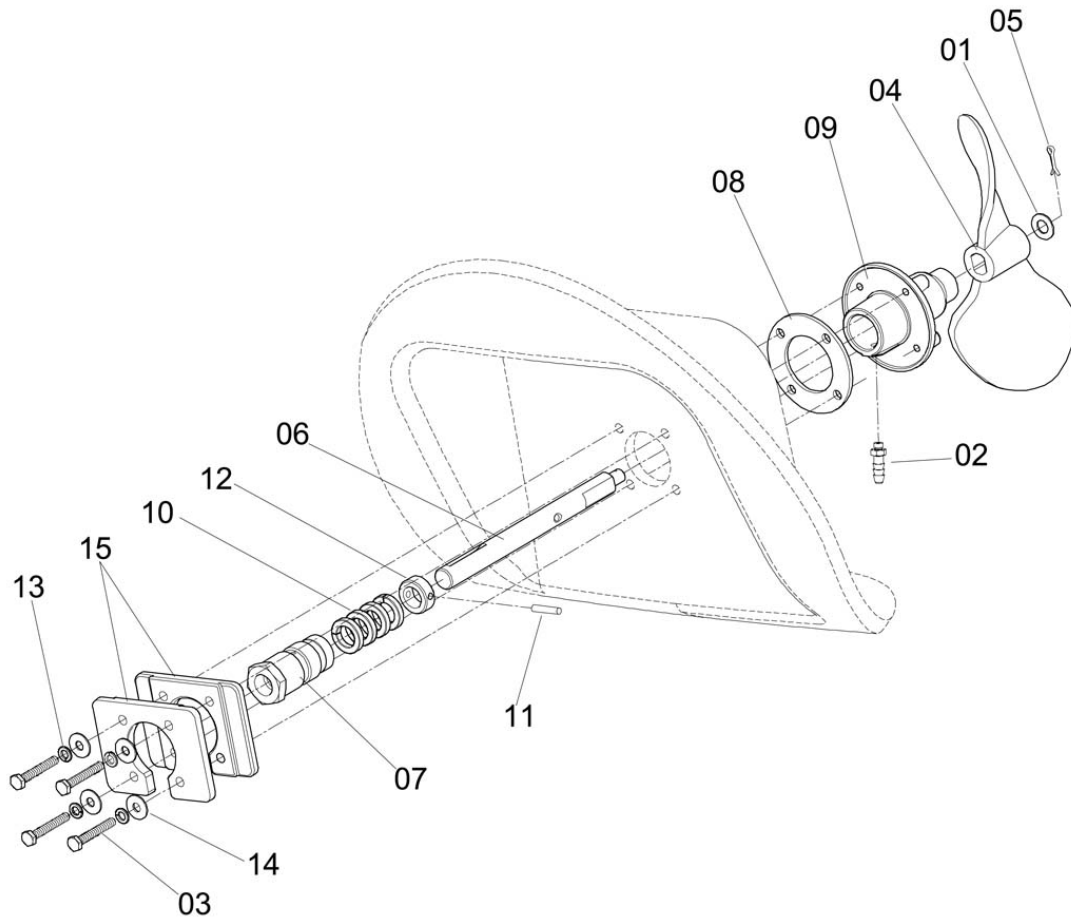

MECHANICAL AGITATOR NO. 4

MM-29

Item	CODE	DESCRIPTION	Qty.	Item	CODE	DESCRIPTION	Qty.
00	821827	Mechanical agitator no. 4	1				
01	973313	Flat washer 105 x 210 x 20	1				
02	426205	Male fitting for hose ø 1/4"	1				
03	443713	Screw M6 x 40 x 1.00	4				
04	517581	Propeller	1				
05	1148305	Counterpin 2.5 x 16 DIN 94 (stainless)	1				
06	517607	Shaft	1				
07	517623	Gasket tightener	1				
08	517649	Rubber seal ø 74	1				
09	517664	Agitator body (machined part)	1				
10	517672	Gasket 3/16" x 70	4				
11	517680	Pin ø 3/16" x 24	1				
12	517698	Seat bushing ø 1" x 10	1				
13	521666	Lock washer M6	1				
14	712554	Flat washer 70 x 180 x 12,4	4				
15	823815	Agitator guide	2