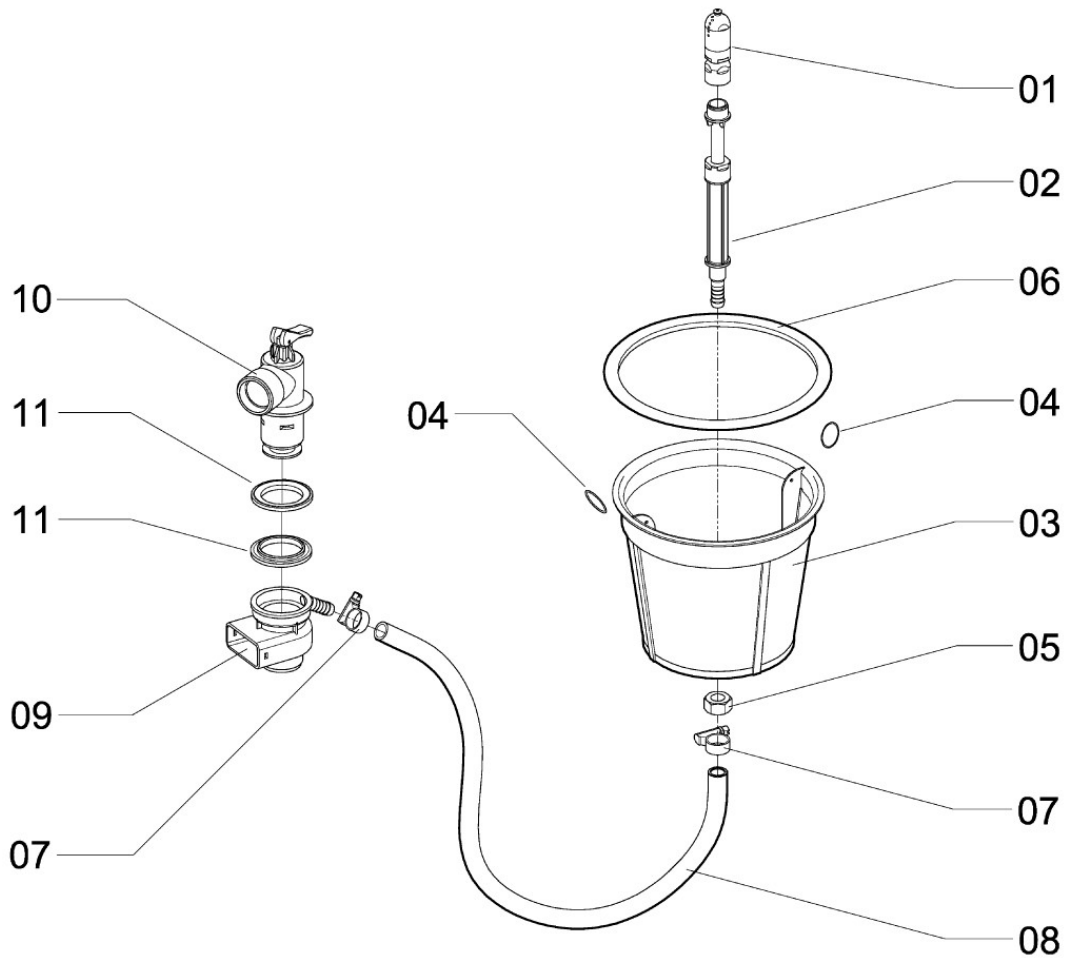

CHEMICAL CONTAINER RINSE NOZZLE KIT

KIT-29

Item	CODE	DESCRIPTION	Qty.	Item	CODE	DESCRIPTION	Qty.
00	060434	Chemical container rinse nozzle kit	1				
01	071944	Rinse nozzle	1				
02	088237	Chemical container rinse nozzle rod	1				
03	061788	Strainer 190-2T	1				
04	622969	Double ring $\varnothing$ 22 x 26 x 3	2				
05	938498	Hex. nut M16 x 2.00	1				
06	516393	Strainer packing ring	1				
07	107664	Clamp D14-22 - stainless steel	2				
08	071886	Hose 12.7 (1/2") x 600	1				
09	054411	Valve fastener	1				
10	054395	Directional valve	1				
11	088245	Packing ring	2