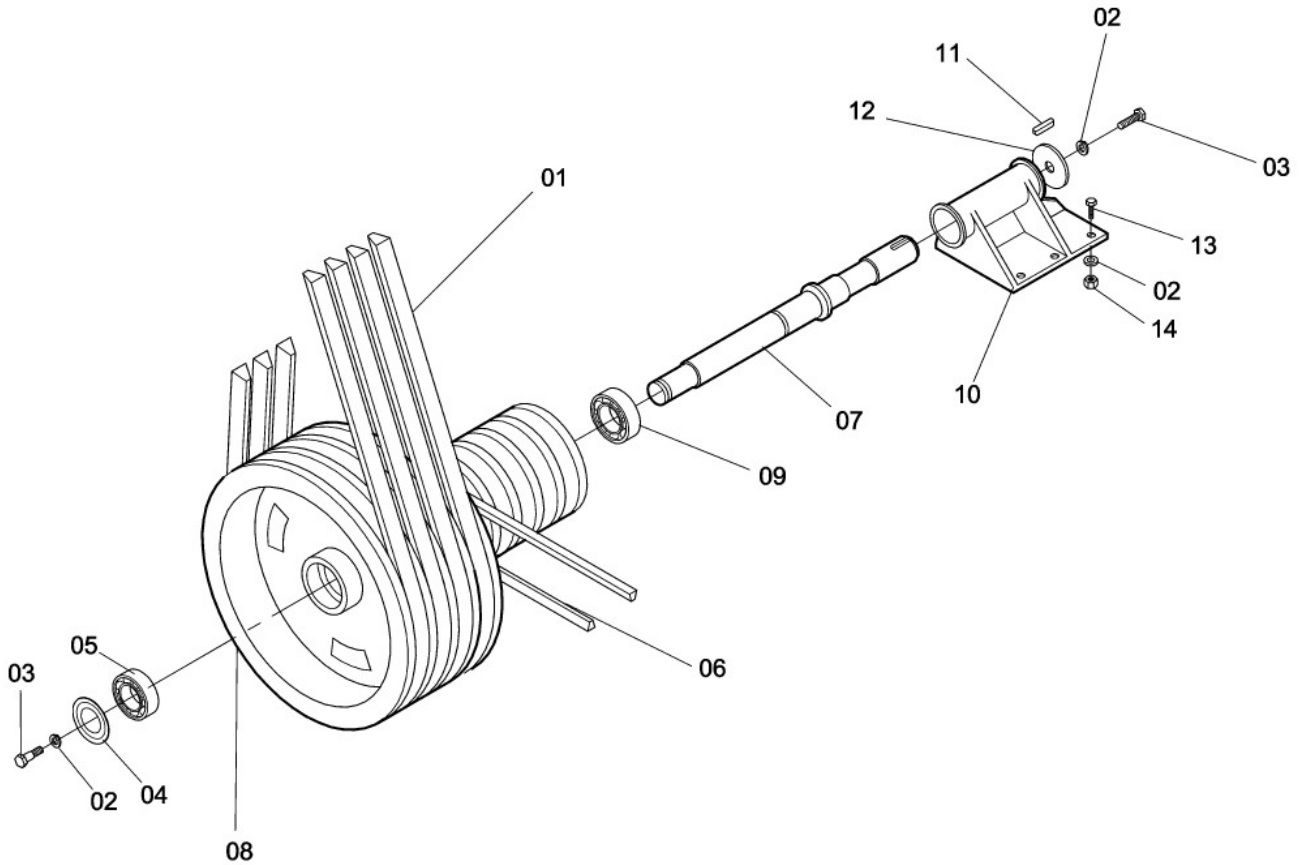

INTERMEDIATE TRANSMISSION

TMV-9

Item	CODE	DESCRIPTION	Qty.	Item	CODE	DESCRIPTION	Qty.
00	821025	Intermediate transmission	1				
01	821033	Trapezoid belt A-43	4				
02	908566	Lock washer $\varnothing$ 3/8"	6				
03	912691	Hex. bolt $\varnothing$ 3/8" - 16 UNC	2				
04	821678	Protective ring $\varnothing$ 62	1				
05	910182	Fixed bearing NSK 6206	1				
06	907576	Trapezoid belt A-42	1				
07	821686	Shaft 252	1				
08	820118	Pulley	1				
09	328062	Bearing no. 6207 SKF	1				
10	820050	Pillow block body 35 with base	1				
11	012237	Round key $\varnothing$ 1/4" x 12	1				
12	507855	Flat washer 103 x 375 x 30	1				
13	913665	Hex. head bolt 3/8" - 16 UNC x 1.1/4"	4				
14	908665	Nut $\varnothing$ 3/8" UNF	4