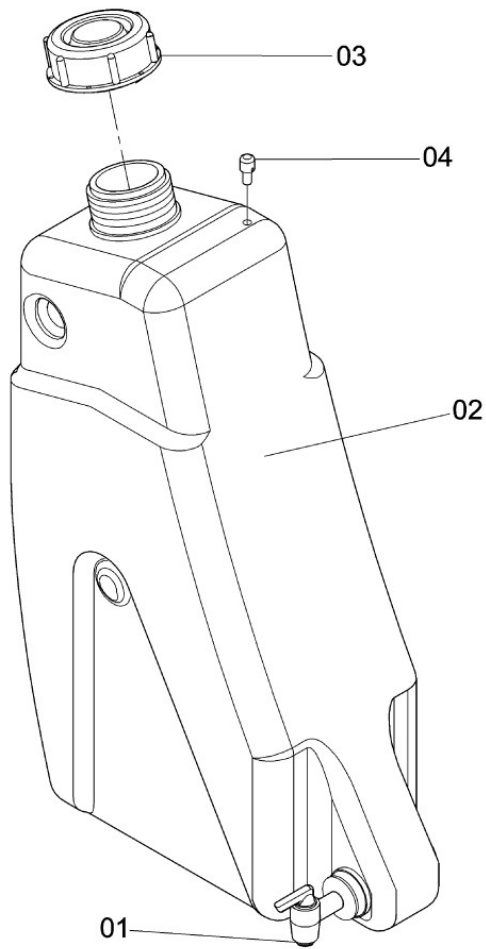

15-LITER TANK- LEFT

D-47

Item	CODE	DESCRIPTION	Qty.	Item	CODE	DESCRIPTION	Qty.
00	133215	15-liter tank- left	1				
01	044180	Plastic tap 23 x 3/8" BSP	1				
02	134064	15-liter tank - left	1				
03	247262	Cover	1				
04	247270	Breather	1