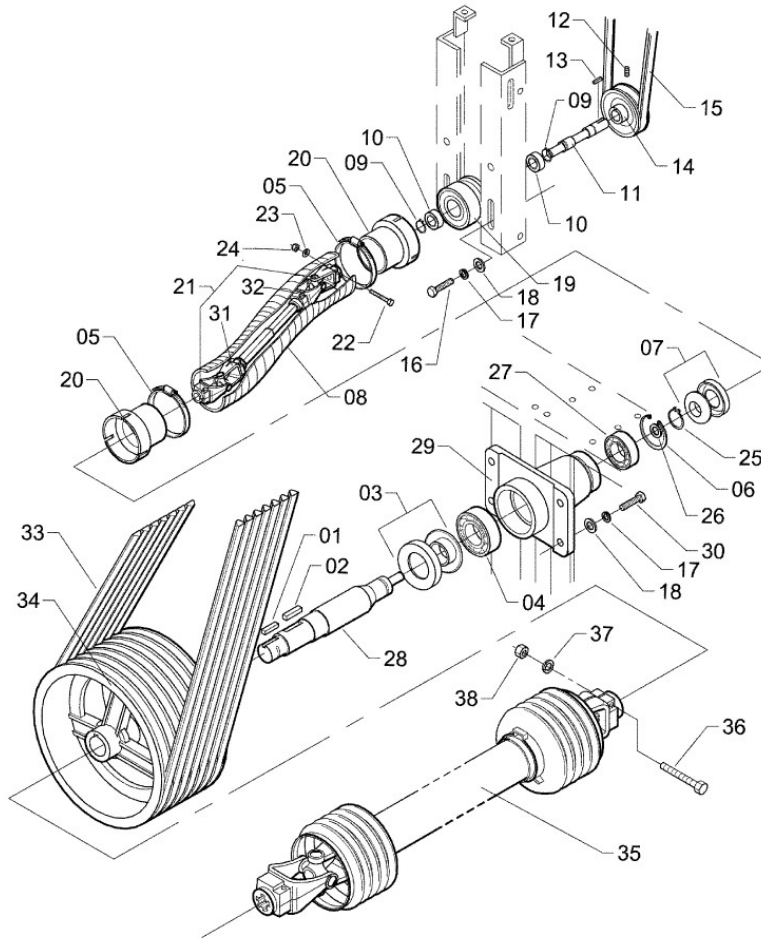

PTO SHAFT ASSEMBLY

CN-10

Item	CODE	DESCRIPTION	Qty.	Item	CODE	DESCRIPTION	Qty.
00	117424	PTO shaft assembly	1				
01	227116	Coupling	1				
02	130351	Cross assembly with lock	2				
03	227199	Male tube coupling end	1				
04	227272	Female tube	1				
05	227264	Male tube	1				
06	669705	Female tube coupling end	1				
07	227124	Coupling end (sprayer end)	1				
08	456970	Flexible pin	2				
09	431635	PTO shaft shield assembly (plastic)	1				

DRIVE TRANSMISSION

TMT-50

Item	CODE	DESCRIPTION	Qty.	Item	CODE	DESCRIPTION	Qty.
00	820803	Drive transmission	1	26	820977	Adjustment ring	1
01	519793	Square key 9.53 (3/8") x 45	1	27	910182	Fixed bearing NSK 6206	1
02	921791	Square key 3/8" x 60	1	28	820985	Drive shaft	1
03	949255	Inner and outer protector	1	29	820035	Pillow block 85	1
04	818427	Bearing no. 6209	1	30	327437	Bolt 3/8" - 16 UNC x 1.1/4"	4
05	820845	Clamp D76-95	2	31	971507	Female PTO shaft end	1
06	910174	Snap ring for hole ø 62	1	32	971523	Male PTO shaft end	1
07	111252	Inner and outer protector	1	33	821017	Trapezoid belt A-46	7
08	820852	Protective hose ø 3" x 335	1	34	820092	Pulley ø 297-7A	1
09	910851	Snap ring for shaft 15	2	35	117424	PTO shaft assembly	1
10	328781	Fixed bearing	2	36	626242	Bolt M-12 x 80 x 1.75	1
11	820860	Drive transmission shaft	1	37	209163	Lock washer M12	1
12	209742	Allen screw 1/4"- 20 UNC x 3/8"	1	38	427013	Nut ABTN - 1020 thread M12 x 1,50	1
13	520213	Square key 3/8" x 20	1	39	428631	Sticker: Pto shaft instructions	1
14	704874	Pulley ø 90-1A	1				
15	916312	Trapezoid belt A-32	1				
16	912691	Hex. bolt ø 3/8" - 16 UNC	2				
17	908566	Lock washer ø 3/8"	6				
18	416735	Flat washer 100 x 260 x 30	6				
19	820886	Pillow block body 35	1				
20	820894	Coupling ø 74	2				
21	971671	PTO Shaft 324 x 12.95 Assembly	1				
22	721704	Hex. bolt 5/16" UNC 1.1/4"	2				
23	519736	Lock washer M8	2				
24	912758	Hex. nut 5/16" - 18 UNC	2				
25	910166	Snap ring for shaft	1				