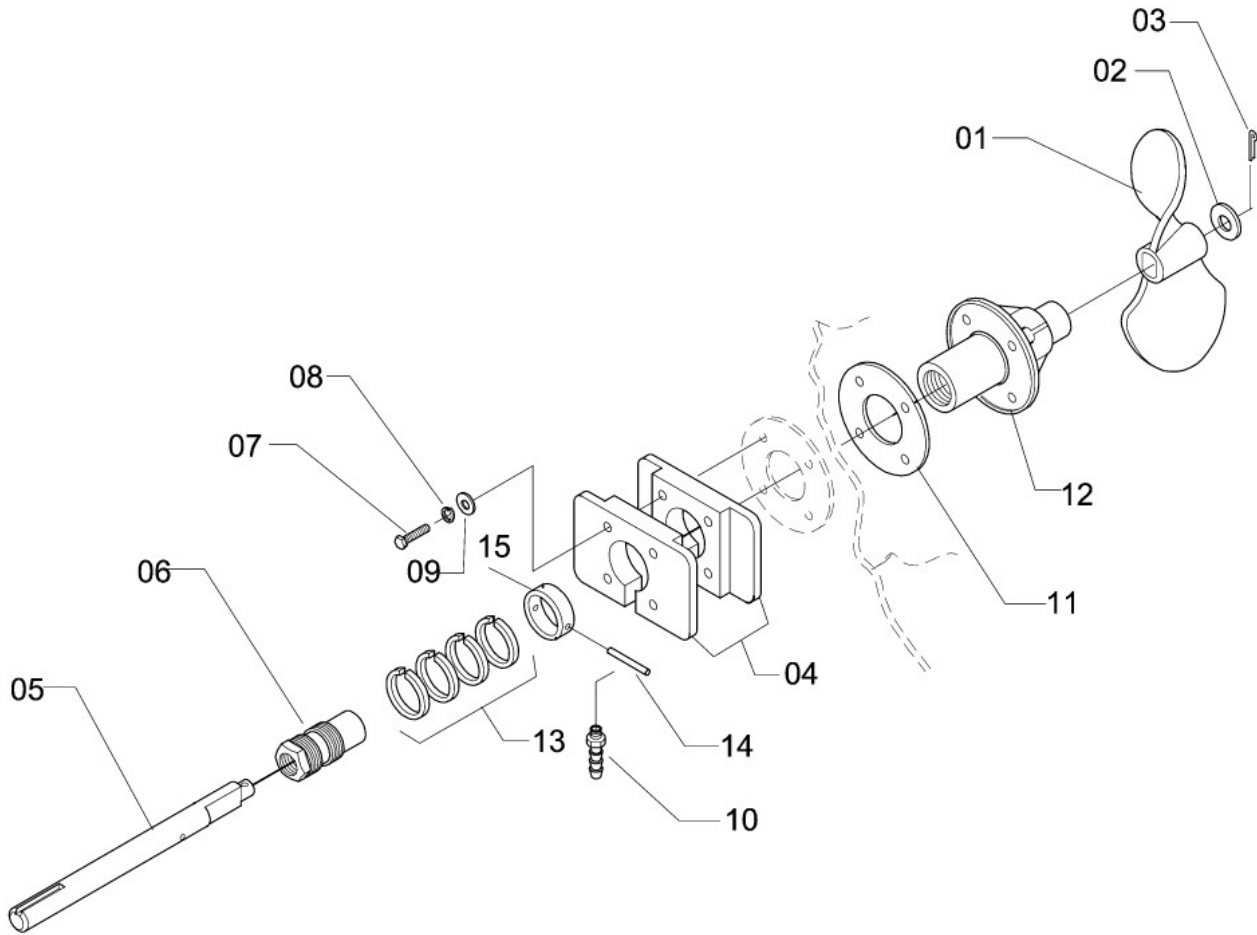

MECHANICAL AGITATOR NO. 4

MM-4

Item	CODE	DESCRIPTION	Qty.	Item	CODE	DESCRIPTION	Qty.
00	821827	Mechanical agitator no. 4	1				
01	517581	Propeller	1				
02	416578	Flat washer 100 x 190 x 12.4	1				
03	517599	Cotter pin $\varnothing$ 3/32" x 5/8"	1				
04	823815	Agitator guide	2				
05	517607	Shaft	1				
06	517623	Gasket tightener	1				
07	110536	Bolt 1/4" 20 UNC x 1.1/2"	4				
08	910117	Lock washer $\varnothing$ 1/4"	4				
09	712554	Flat washer 68 x 160 x 12.4	4				
10	426205	Male fitting for hose $\varnothing$ 1/4"	1				
11	517649	Rubber seal $\varnothing$ 74	1				
12	517664	Agitator body	1				
13	517672	Gasket 3/16" x 70	1				
14	517680	Pin $\varnothing$ 3/16" x 24	1				
15	517698	Seat bushing $\varnothing$ 1" x 10	1