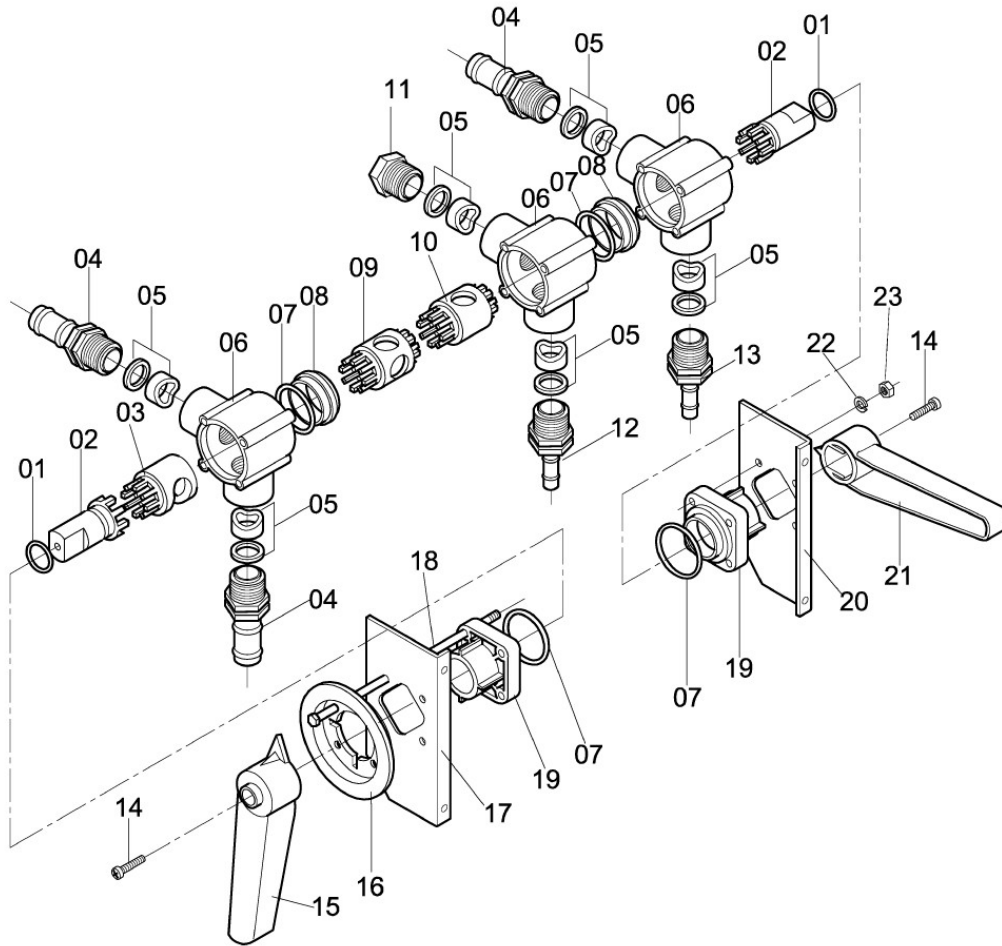

FLOW RATE REGULATING VALVE (FOR 100 L)

CV-23

Item	CODE	DESCRIPTION	Qty.	Item	CODE	DESCRIPTION	Qty.
00	821777	Flow rate regulating valve (for 100 L)	1				
01	216192	O-ring OR1-213	2				
02	200048	Valve rod	2				
03	200014	Regulator core	1				
04	404459	Hose fitting 1" x 1" BSP	1				
05	211235	Seat and packing ring	6				
06	200121	Core body	3				
07	216200	O-ring ORI-132	4				
08	200022	Valve guide	2				
09	325035	Core II	1				
10	200030	Core I	1				
11	325019	Plug 1" BSP	1				
12	212175	Fitting $\varnothing$ 1/2" x 1" BSP	1				
13	517797	Fitting $\varnothing$ 3/8" x 1" BSP	1				
14	211227	Screw	2				
15	200204	Setting lever	1				
16	212134	Indicator	1				
17	821785	Left valve base	1				
18	212159	Bolt $\varnothing$ 1/4" - 20 UNC x 178	4				
19	322594	Valve cover	2				
20	821801	Right valve base	1				
21	212571	Setting lever	1				
22	910117	Lock washer $\varnothing$ 1/4"	4				
23	912741	Nut $\varnothing$ 1/4" - 20 UNC	4