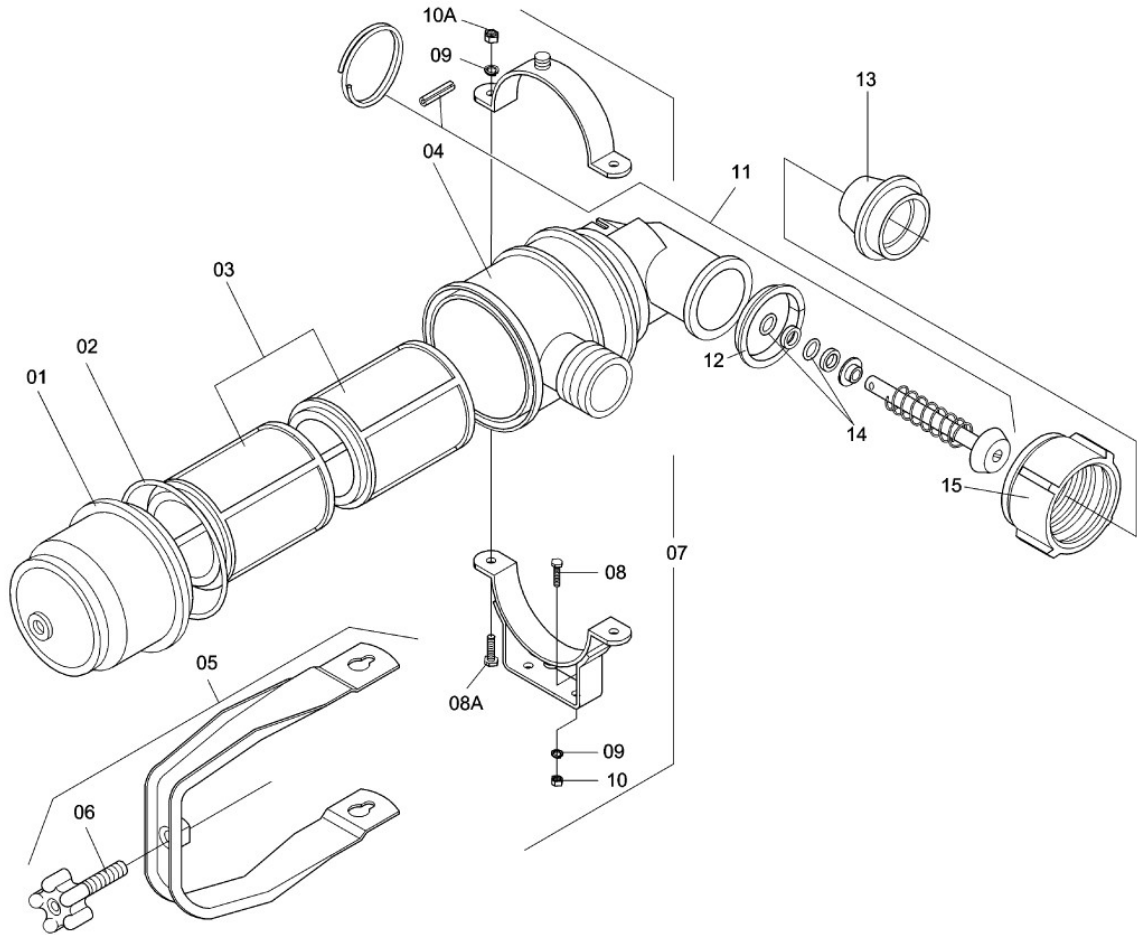

FILTER FVS 102

F-23

Item	CODE	DESCRIPTION	Qty.	Item	CODE	DESCRIPTION	Qty.
00	613596	Filter FVS 102	1				
01	005793	Filter cover	1				
02	012138	O-ring ORI - 241	1				
03	613604	Double filtering element	1				
04	005785	Filter body	1				
05	110866	Handle	1				
06	011734	Knobbed screw	1				
07	107904	Strap with support	1				
08	910489	Bolt $\varnothing$ 1/4" 28 - UNF x 5/8"	2				
08A	007229	Bolt 1/4" x 20 UNC x 3/4"	2				
09	910117	Lock washer $\varnothing$ 1/4"	2				
10	910125	Nut $\varnothing$ 1/4"- 28 UNF	2				
10A	912741	Nut $\varnothing$ 1/4" - 20 UNC	2				
11	005942	Filter valve assembly	1				
12	005918	Locking ring	1				
13	005934	Valve seat	1				
14	416669	O-ring OR1-110	2				
15	005900	Coupling nut	1