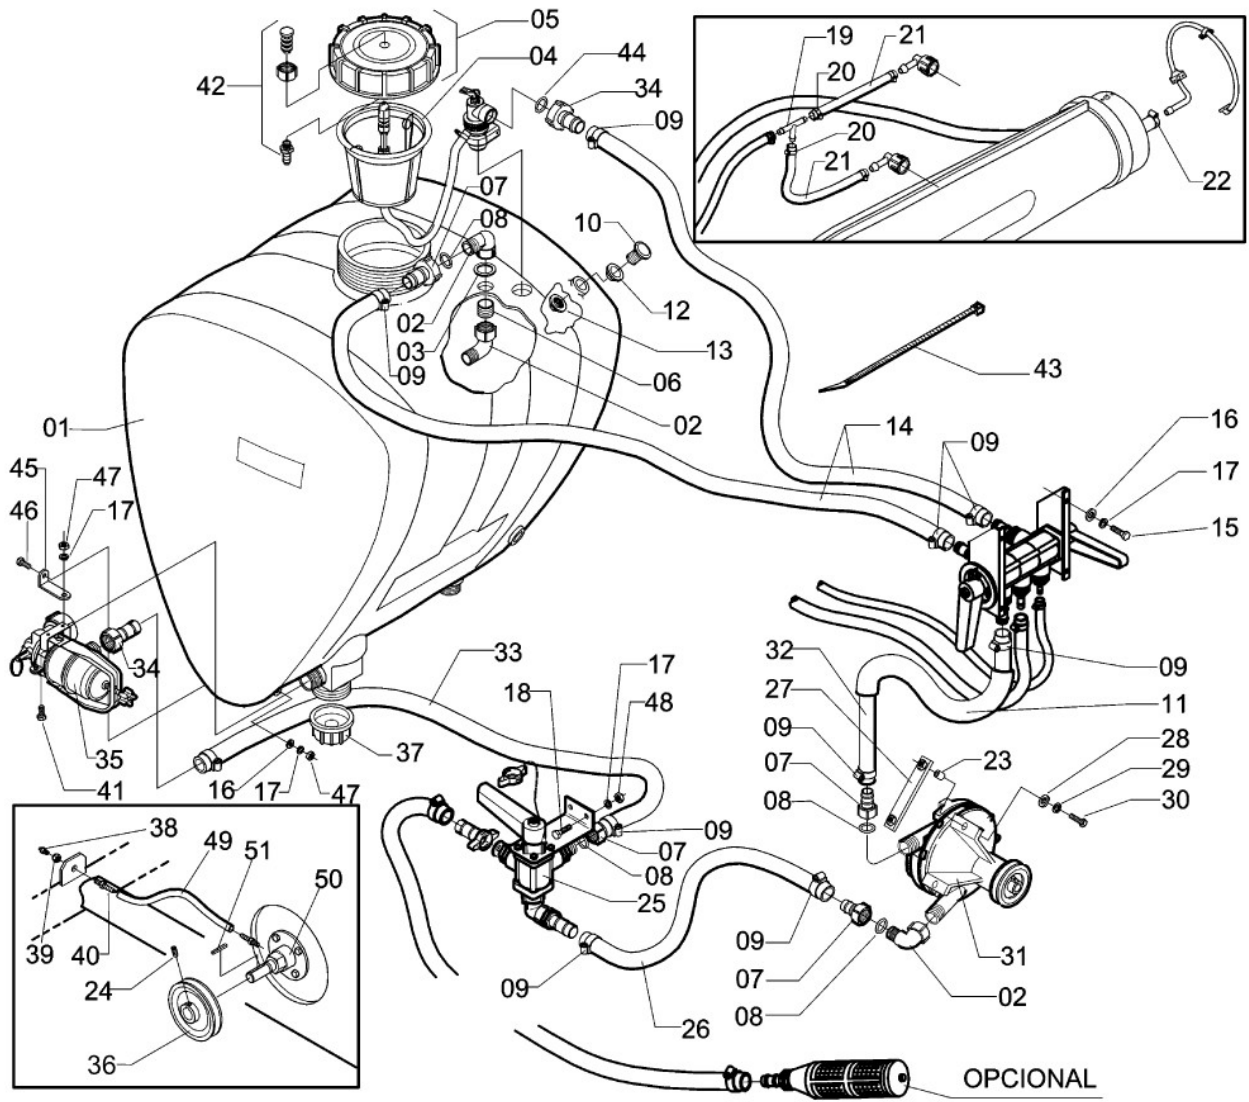

CHEMICAL CIRCUIT

CD-293

CHEMICAL CIRCUIT

Continuation

Item	CODE	DESCRIPTION	Qty.	Item	CODE	DESCRIPTION	Qty.
00	821868	Chemical circuit	1				
01	137208	Tank 400 L	1				
02	902817	Male/female elbow 1" BSP x 90 degrees	3				
03	212472	Packing 45 x 33.5	1				
04	060434	Chemical container rinse nozzle kit	1				
05	037374	Tank lid	1				
06	910000	Nipple 1" BSP	1				
07	111518	Hose fitting 1" with nut 1"	4				
08	402412	Lock washer ø 31 x 22.5 x 22.5/3.0	4				
09	423814	Clamp D22-32 - stainless steel	12				
10	481713	Plug ø 1/2" BSP	1				
11	110965	Hose ø 1.1/4" x 150	1				
12	563510	Seal washer ø 36,3	1				
13	428748	Flanged nut 1/2" BSP -14 F.P.P.	2				
14	903385	Hose 1" x 1300	2				
15	441030	Bolt ø 1/4" - 20 UNC x 5/8"	4				
16	413468	Flat washer 68 x 190 x 12	5				
17	910117	Lock washer ø 1/4"	8				
18	007229	Bolt 1/4" x 20 UNC x 3/4"	2				
19	409169	Tee fitting for hose ø 3/8"	1				
20	063370	Clamp D 12-16 - stainless steel	6				
21	821892	Hose Ø 3/8" x 220	2				
22	107664	Clamp D14-22 - stainless steel	2				
23	019208	Guide bushing ø 10,7 x 11,3	2				
24	901363	Allen bolt 1/4" - 20 UNC x 1/2"	1				
25	821751	3-way regulating valve	1				
26	822106	Hose Ø 1" x 200	1				
27	821934	Bolt guide	1				
28	013433	Flat washer	2				
29	519736	Lock washer M8	2				
30	836502	Screw 5/16" - 18 UNC x 1"	2				
31	821744	Centrifugal pump BC-1140-Series 3	1				
32	505032	Hose Ø 1" x 2100	1				
33	821884	Return Hose 01" x 460	1				
34	015438	Hose fitting ø 1" with nut	2				
35	613596	Filter FVS 102	1				
36	517763	Pulley 119 - 1A	1				
37	900761	Drain cap ø 67	1				
38	910463	Grease nipple 1/4" - 28 UNF	1				
39	916627	Nut 7/16" - 14 UNC	1				
40	426189	Grease nipple fitting	1				
41	209981	Hex. head bolt 1/4" - 28 UNF x 1/2" - degree 5	1				
42	037366	Breather assembly	1				
43	323584	Hose tie	1				
44	731521	O-ring OR1 - 124	1				
45	203372	Filter bracket	1				
46	073890	Hex. head bolt 1/4" - 28 UNF x 3/4" - degree 5	1				
47	910125	Nut ø 1/4" - 28 UNF	2				
48	912741	Nut ø 1/4" - 20 UNC	2				
49	517920	Hose ø 1/4" x 340	1				
50	821827	Mechanical agitator no. 4	1				
51	405597	Square key 3/16" x 28	1