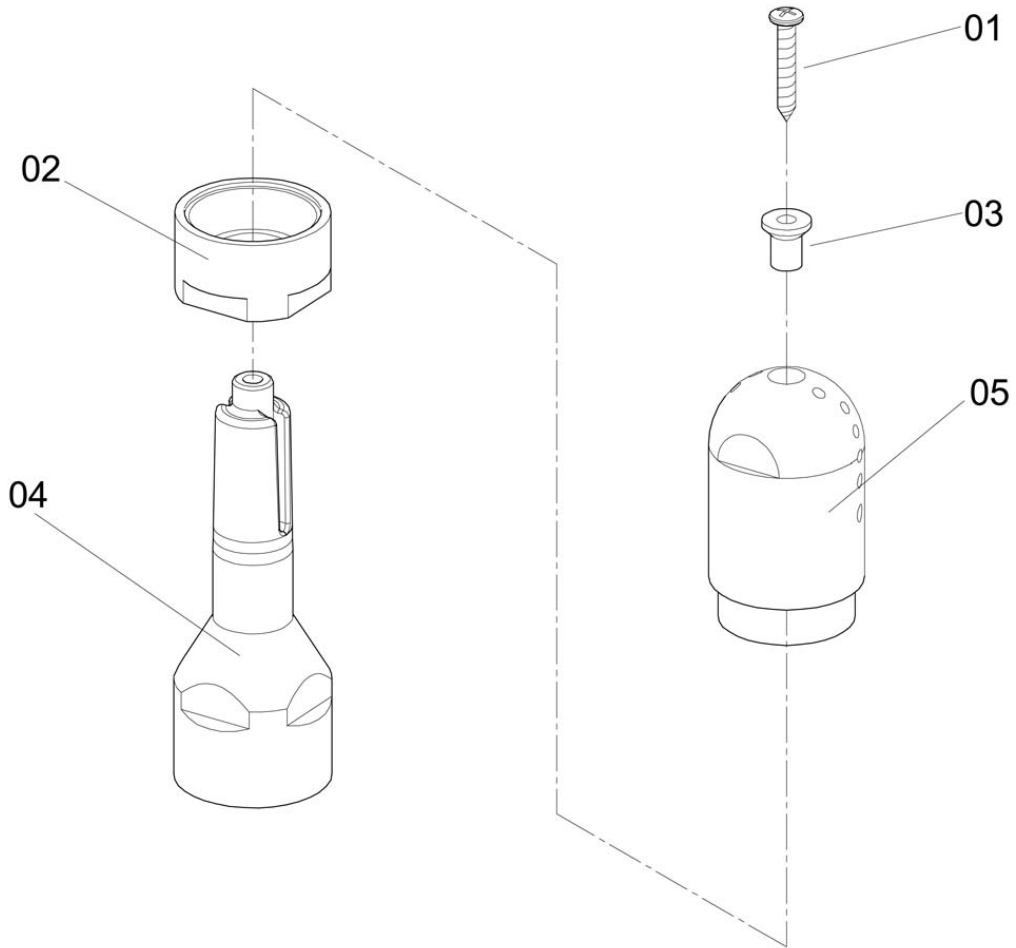

RINSE NOZZLE

KIT-75

Item	CODE	DESCRIPTION	Qty.	Item	CODE	DESCRIPTION	Qty.
00	071944	Rinse nozzle	1				
01	483628	Bolt 2.9 x 22	1				
02	059055	Nozzle nut	1				
03	061119	Bushing	1				
04	058909	Nozzle core	1				
05	060426	Nozzle body	1