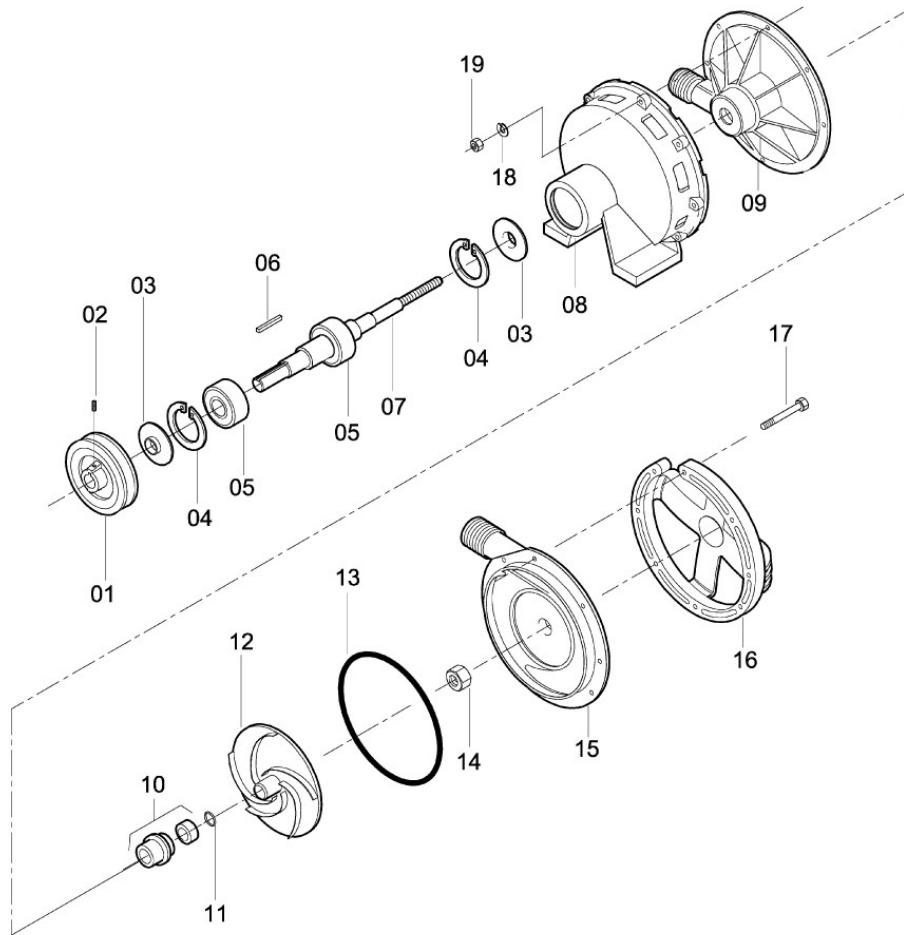

CENTRIFUGAL PUMP BC-1140-SERIES 3

B-16

Item	CODE	DESCRIPTION	Qty.	Item	CODE	DESCRIPTION	Qty.
00	821744	Centrifugal pump BC-1140-Series 3	1				
01	704874	Pulley ø 90-1A	1				
02	901363	Allen bolt 1/4" - 20 UNC x 1/2"	1				
03	707067	Bearing protector	2				
04	901371	Snap ring for hole ø 47	2				
05	901389	Fixed bearing no. 6204 DDU	2				
06	901355	Square key 3/16" x 22	1				
07	815183	Pump shaft	1				
08	019182	Pump housing	1				
09	703132	Pump body I	1				
10	918763	Seal and seat	1				
11	901405	O-ring ORI-014	1				
12	901348	Pump rotor	1				
13	901413	O-ring ORI-258	1				
14	815829	Hex. nut ø 3/8" - 16 UNC	1				
15	703140	Pump body II	1				
16	901850	Pump cover	1				
17	901967	Screw 1/4" - 20 UNC x 2"	8				
18	910117	Lock washer ø 1/4"	8				
19	912741	Nut ø 1/4" - 20 UNC	8