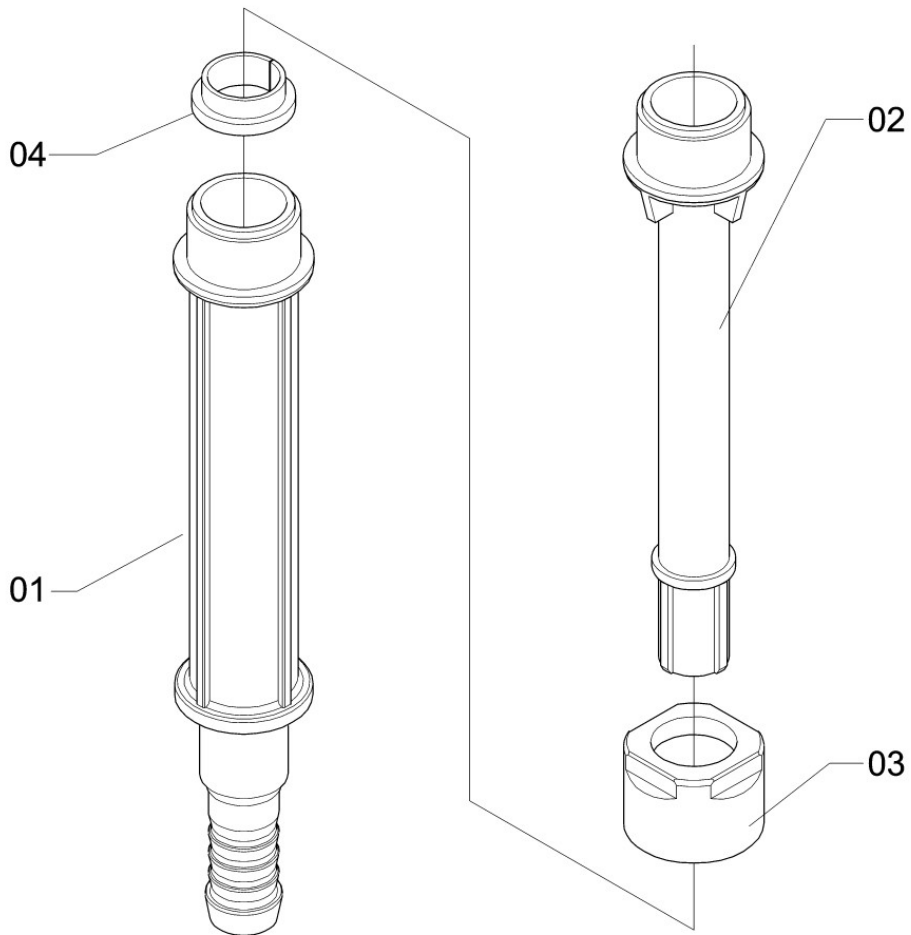

CHEMICAL CONTAINER RINSE NOZZLE ROD

KIT-76

Item	CODE	DESCRIPTION	Qty.
00	088237	Chemical container rinse nozzle rod	1
01	058834	Nozzle rod	1
02	083907	Rod extension	1
03	087882	Extension nut	1
04	134221	Lock ring	1

Item	CODE	DESCRIPTION	Qty.