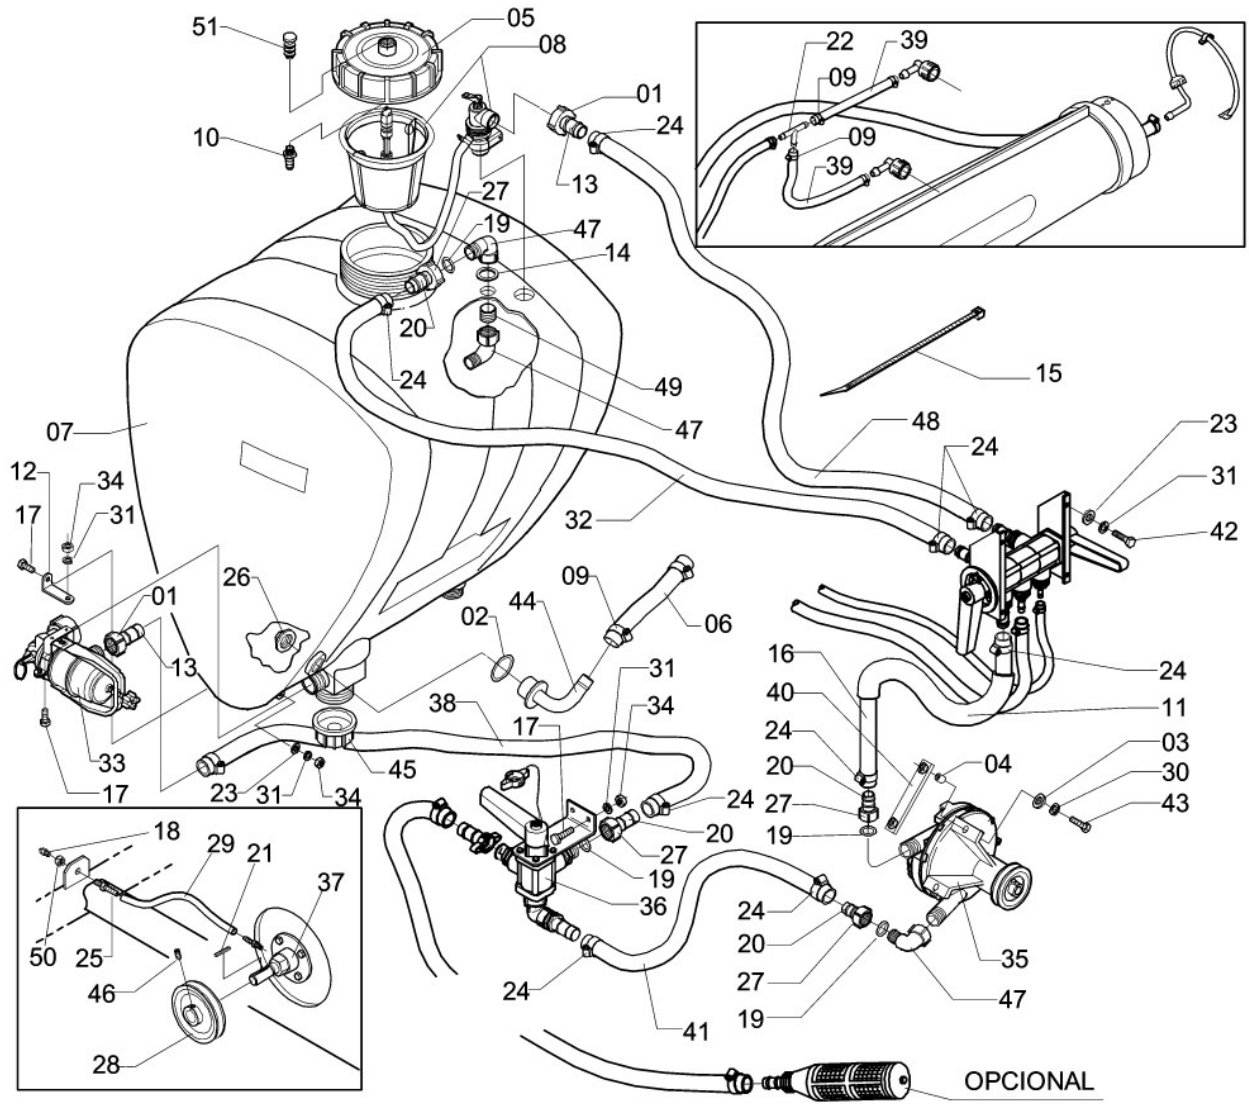

CHEMICAL CIRCUIT

CD-345

CHEMICAL CIRCUIT

Continuation

Item	CODE	DESCRIPTION	Qty.	Item	CODE	DESCRIPTION	Qty.
00	821868	Chemical circuit	1				
01	005884	Nut 1.1/4" BSP	2				
02	973024	Seal 36 x 21 x 6	1				
03	013433	Flat washer	2				
04	019208	Guide bushing ø 10,7 x 11,3	2				
05	037374	Lid with breather	1				
05A	233965	Spray tank lid	1				
06	037788	Hose ø 3/8" x 460	1				
07	041392	400-liter tank with thread	1				
08	060434	Chemical container rinse nozzle kit	1				
09	063370	Clamp D 12-16 - stainless steel	6				
10	088419	Labyrinth lock	1				
11	110965	Hose ø 1.1/4" x 150	1				
12	203372	Filter bracket	2				
13	208777	Hose fitting 1" x 33	2				
14	212472	Packing 45 x 33.5	1				
15	323584	Hose tie	2				
16	325399	Hose 25,4 (1") X 2200 - KM 25- blue	1				
17	351486	Bolt	4				
18	366542	Grease nipple M6 x 1.0	1				
19	402412	Lock washer ø 31 x 22.5 x 22.5/3.0	4				
20	404434	Hose fitting	4				
21	405597	Square key 4,75 (3/16") x 28	1				
22	409169	Tee fitting for hose ø 3/8"	1				
23	413468	Flat washer 68 x 190 x 12	5				
24	423814	Clamp D22-32 - stainless steel	10				
25	426189	Fitting	1				
26	428748	Flanged nut 1/2" BSP -14 F.P.P.	1				
27	511733	Round nut 1" BSP (40-45)	4				
28	517763	Pulley ø 119-1A	1				
29	517920	Hose ø 1/4" x 340	1				
30	519736	Lock washer M8	2				
31	521666	Lock washer M6	8				
32	559013	Hose ç 25.4 (1") x 1200	1				
33	613596	Filter FVS 102	1				
34	810689	Hex. nut M6 x 1.00	4				
35	821744	Centrifugal pump BC-1140-Series 3	1				
36	821751	3-way regulating valve	1				
37	821827	Mechanical agitator no. 4	1				
38	821884	Return Hose 01" x 460	1				
39	821892	Hose Ø 3/8" x 220	2				
40	821934	Bolt guide	1				
41	822106	Hose Ø 1" x 200	1				
42	829507	Hex. head bolt M6 x 16 x 1.00	4				
43	836502	Screw 5/16" - 18 UNC x 1"	2				
44	882662	Connector 1/2" with curve fitting 3/8"	1				
45	900761	Drain cap ø 67	1				
46	901363	Allen bolt 1/4" - 20 UNC x 1/2"	1				
47	902817	Male/female elbow ø 1" BSP x 90°	3				
48	903385	Hose 1" x 1300	1				
49	910000	Nipple 1" BSP	1				
50	916627	Nut 7/16" - 14 UNC	1				
51	088427	Labyrinth	1