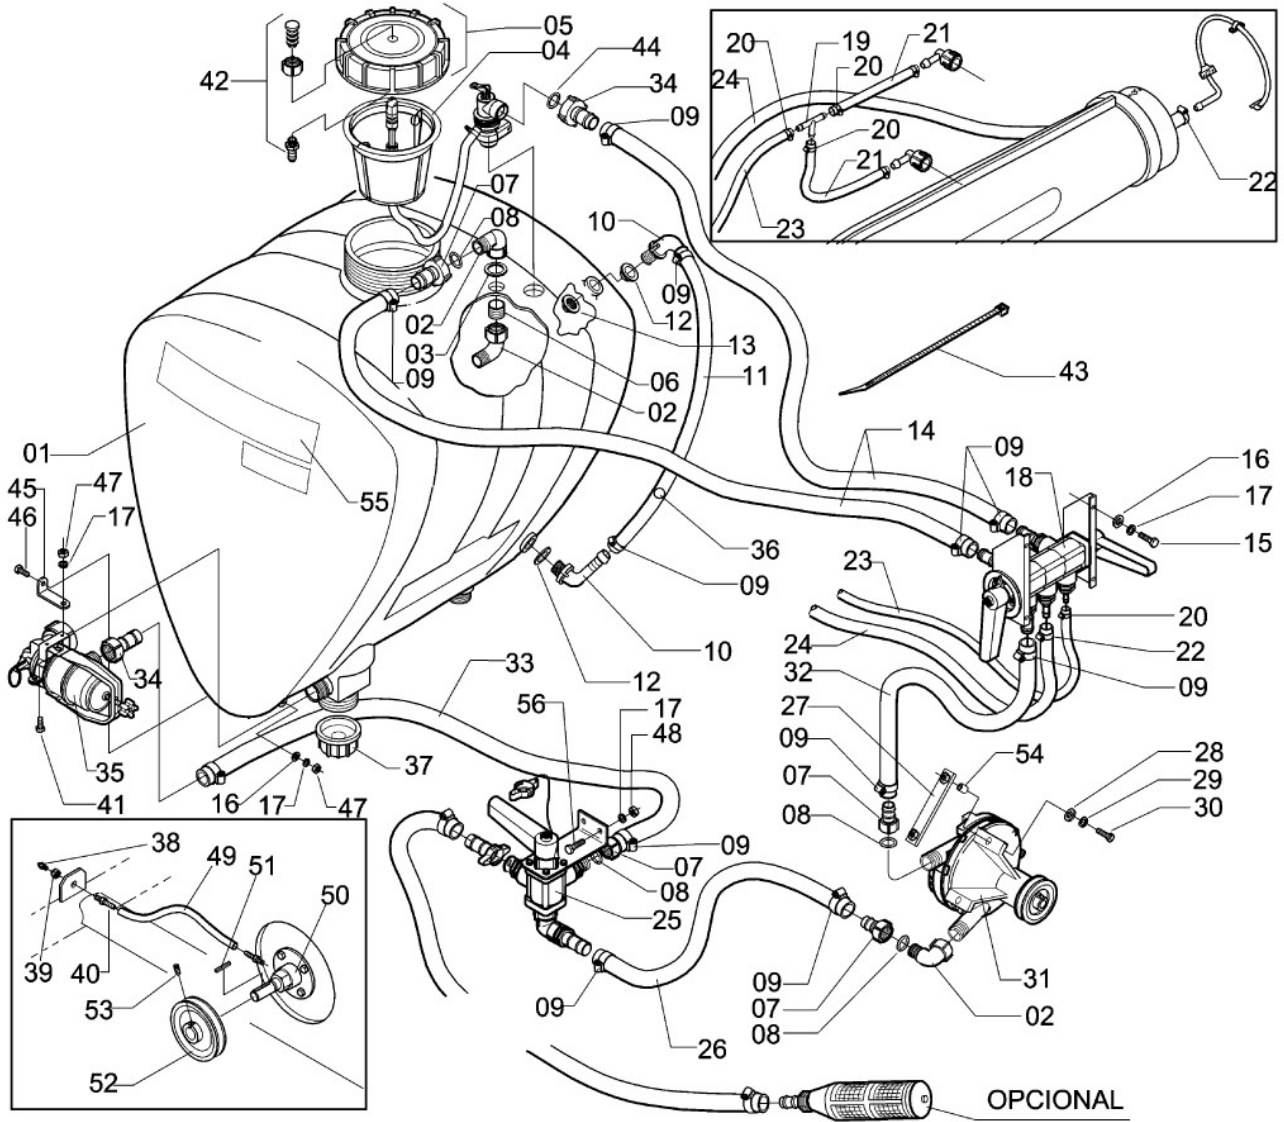

CHEMICAL CIRCUIT

CD-192

CHEMICAL CIRCUIT

Continuation

Item	CODE	DESCRIPTION	Qty.	Item	CODE	DESCRIPTION	Qty.
00	821868	Chemical circuit	1				
01	137208	Tank 400 L	1				
02	902817	Male/female elbow 1" BSP x 90 degrees	3				
03	212472	Packing 45 x 33.5	1				
04	060434	Chemical container rinse nozzle kit	1				
05	037374	Tank lid	1				
06	910000	Nipple 1" BSP	1				
07	111518	Hose fitting 1" with nut 1"	4				
08	402412	Lock washer ø 31 x 22.5 x 22.5/3.0	4				
09	423814	Clamp D22-32 - stainless steel	12				
10	428730	Elbow 3/4" x 1/2" BSP -14 F.P.P.	2				
11	429035	Hose ø 3/4" x 1000 (meter supply)	1				
12	428797	Seal washer ø 40 x 21 x 2.0	2				
13	428748	Flanged nut 1/2" BSP -14 F.P.P.	2				
14	903385	Hose 1" x 1300	2				
15	441030	Bolt ø 1/4" - 20 UNC x 5/8"	4				
16	413468	Flat washer 68 x 190 x 12	5				
17	910117	Lock washer ø 1/4"	8				
18	821777	Flow rate regulating valve (for 100 L)	1				
19	409169	Tee fitting for hose ø 3/8"	1				
20	063370	Clamp D 12-16 - stainless steel	6				
21	821892	Hose Ø 3/8" x 220	2				
22	107664	Clamp D14-22 - stainless steel	2				
23	821900	Hose Ø 3/8" x 2280	1				
24	821918	Hose Ø 1/2" x 2750	1				
25	821751	3-way regulating valve	1				
26	822106	Hose Ø 1" x 200	1				
27	821934	Bolt guide	1				
28	013433	Flat washer	2				
29	519736	Lock washer M8	2				
30	836502	Screw 5/16" - 18 UNC x 1"	2				
31	821744	Centrifugal pump BC-1140-Series 3	1				
32	505032	Hose Ø 1" x 2100	1				
33	821884	Return Hose 01" x 460	1				
34	015438	Hose fitting ø 1" with nut	2				
35	613596	Filter FVS 102	1				
36	324764	Float ø 14	1				
37	900761	Drain cap ø 67	1				
38	910463	Grease nipple 1/4" - 28 UNF	1				
39	916627	Nut 7/16" - 14 UNC	1				
40	426189	Grease nipple fitting	1				
41	209981	Hex. head bolt 1/4" - 28 UNF x 1/2" - degree 5	1				
42	037366	Breather assembly	1				
43	323584	Hose tie	1				
44	731521	O-ring OR1 - 124	1				
45	203372	Filter bracket	1				
46	073890	Hex. head bolt 1/4" - 28 UNF x 3/4" - degree 5	1				
47	910125	Nut ø 1/4" - 28 UNF	2				
48	912741	Nut ø 1/4" - 20 UNC	2				
49	517920	Hose ø 1/4" x 340	1				
50	821827	Mechanical agitator no. 4	1				
51	405597	Square key 3/16" x 28	1				
52	517763	Pulley 119 - 1A	1				
53	901363	Allen bolt 1/4" - 20 UNC x 1/2"	1				
54	019208	Guide bushing ø 10,7 x 11,3	2				
55	049346	Sticker: "Jacto" - Cannon Sprayer J400	2				
56	007229	Bolt 1/4" x 20 UNC x 3/4"	2