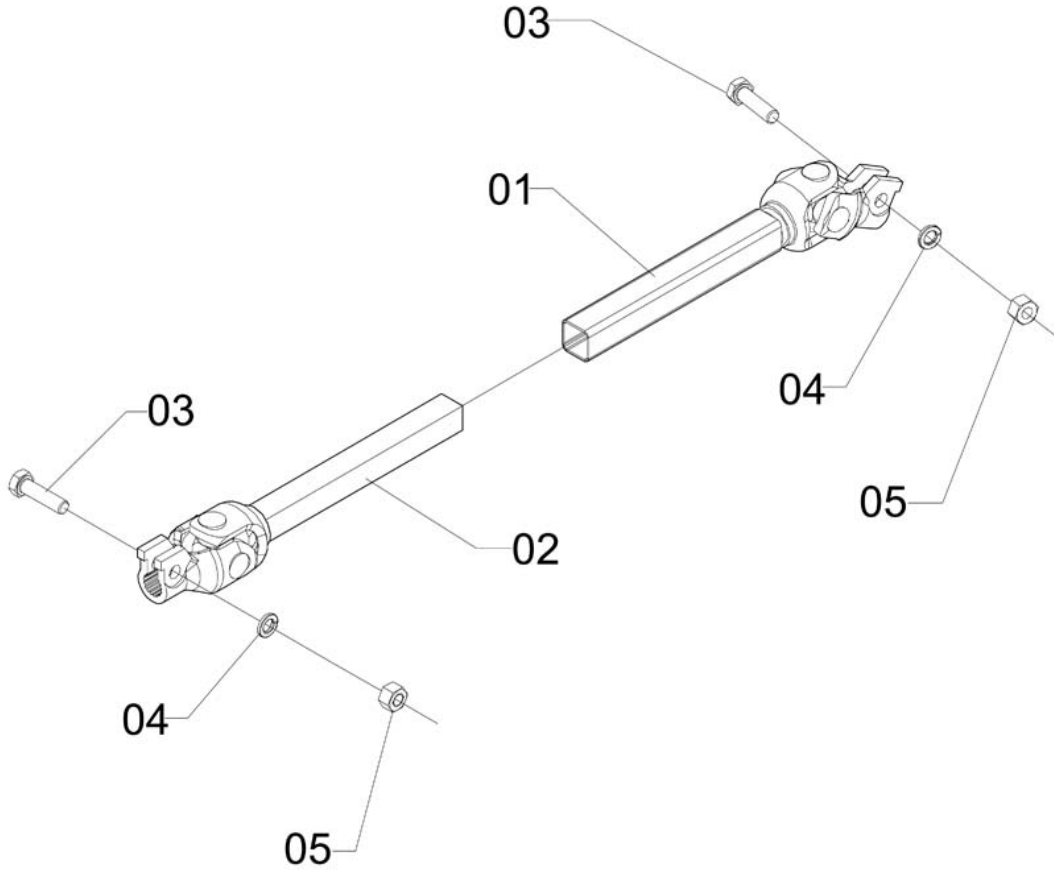

PTO SHAFT 324 X 12.95 ASSEMBLY

CN-31

Item	CODE	DESCRIPTION	Qty.	Item	CODE	DESCRIPTION	Qty.
00	971671	PTO Shaft 324 x 12.95 Assembly	1				
01	971507	Female PTO shaft end	1				
02	971523	Male PTO shaft end	1				
03	721704	Hex. bolt 5/16" UNC 1.1/4"	2				
04	519736	Lock washer M8	2				
05	912758	Hex. nut 5/16" - 18 UNC	2