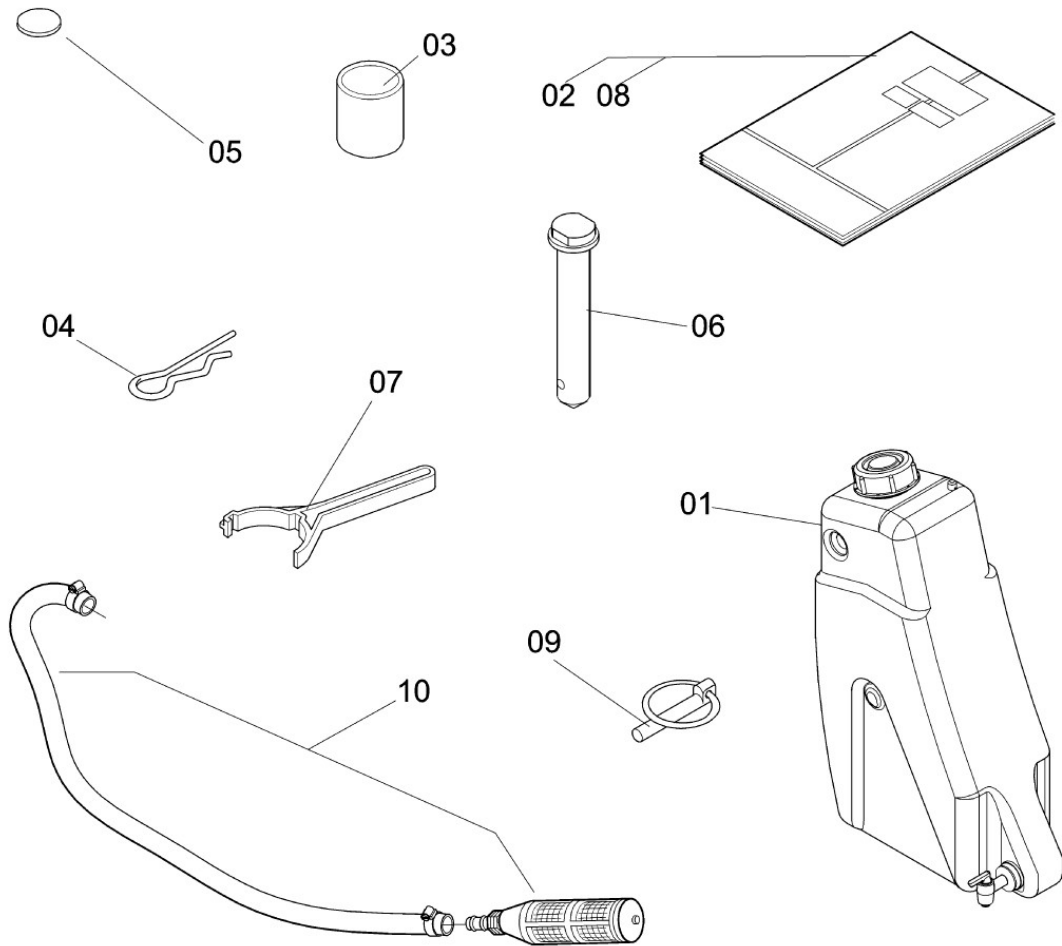

ACCESSORIES BOX FOR "JATÃO 400"

CXA-106

Item	CODE	DESCRIPTION	Qty.	Item	CODE	DESCRIPTION	Qty.
00	142208	Accessories box for "Jatão 400"	1				
01	133215	15-liter tank- left	1				
02	158576	Operator's manual-Chemical container rinse nozzle	1				
03	400325	Lower coupling pin sleeve	3				
04	517409	Cotter pin 3/16"	1				
05	519645	Blank disk	3				
06	602912	Coupling pin 19 x 113	1				
07	703694	Key 40-45	1				
08	767566	Operator's manual -"Jatão 400" - Ingles	1				
09	812636	Universal lock pin 7/16"	2				
10	216226	Filling hose	1