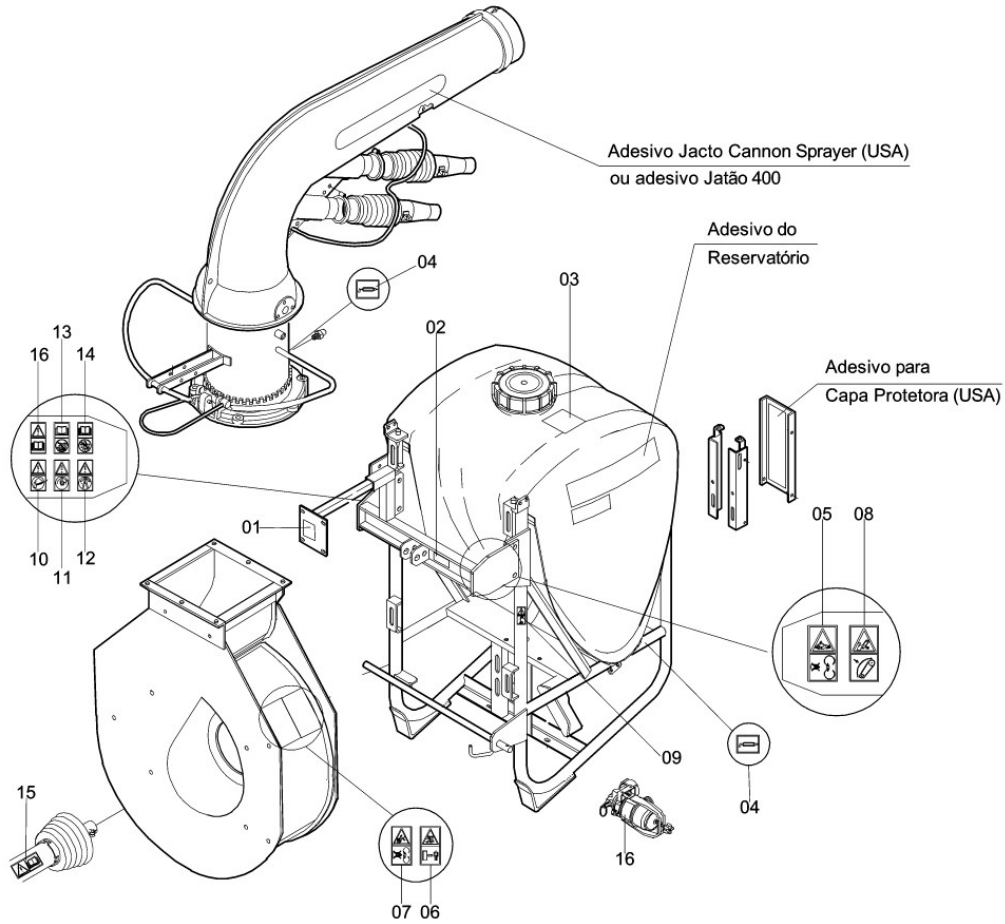

LAYOUT STICKERS FOR "JATÃO 400"

ADS-25

Item	CODE	DESCRIPTION	Qty.	Item	CODE	DESCRIPTION	Qty.
00	885053	Layout stickers for "Jatão 400"	1				
01	013169	Sticker: "OK- FINAL TEST"	1				
02	117028	Identification plate	1				
03	169128	Sticker: "Chemical container rinse nozzle"	1				
04	276220	Sticker: "Lubrication Point Indication"	2				
05	379008	Sticker: "Danger - PTO Shaft"	1				
06	379040	Sticker: "Attention - Keep at a Distance"	1				
07	379057	Sticker: "Keep at a Distance - Fan"	1				
08	379065	Sticker: "Keep all shields in place"	1				
09	379073	Sticker: "Tank - Water for Washing Hands"	1				
10	379115	Sticker: "Obligatory Use of Respirator"	1				
11	379123	Sticker: "Obligatory Use of Hearing Protection"	1				
12	379131	Sticker: "Obligatory Use of Protective Clothing"	1				
13	379214	Sticker: "Maximum Speed 30 KM/H"	1				
14	379222	Sticker: "This Machine Is Not Allowed In Highways"	1				
15	379230	Sticker: "Read Operator's Manual - Horizontal"	1				
16	379248	Sticker: "Read Operator's Manual - Vertical"	2