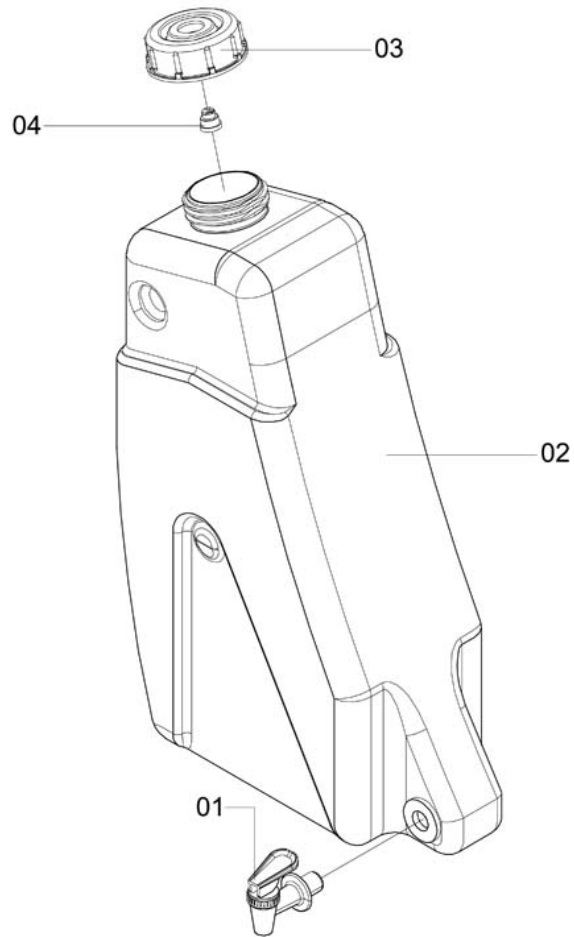

15-LITER TANK- LEFT

D-112

Item	CODE	DESCRIPTION	Qty.	Item	CODE	DESCRIPTION	Qty.
00	133215	15-liter tank- left	1				
01	044180	Plastic tap 23 x 3/8" BSP	1				
02	134064	15-liter tank - left	1				
03	122648	Lid ø 67	1				
04	247270	Breather	1