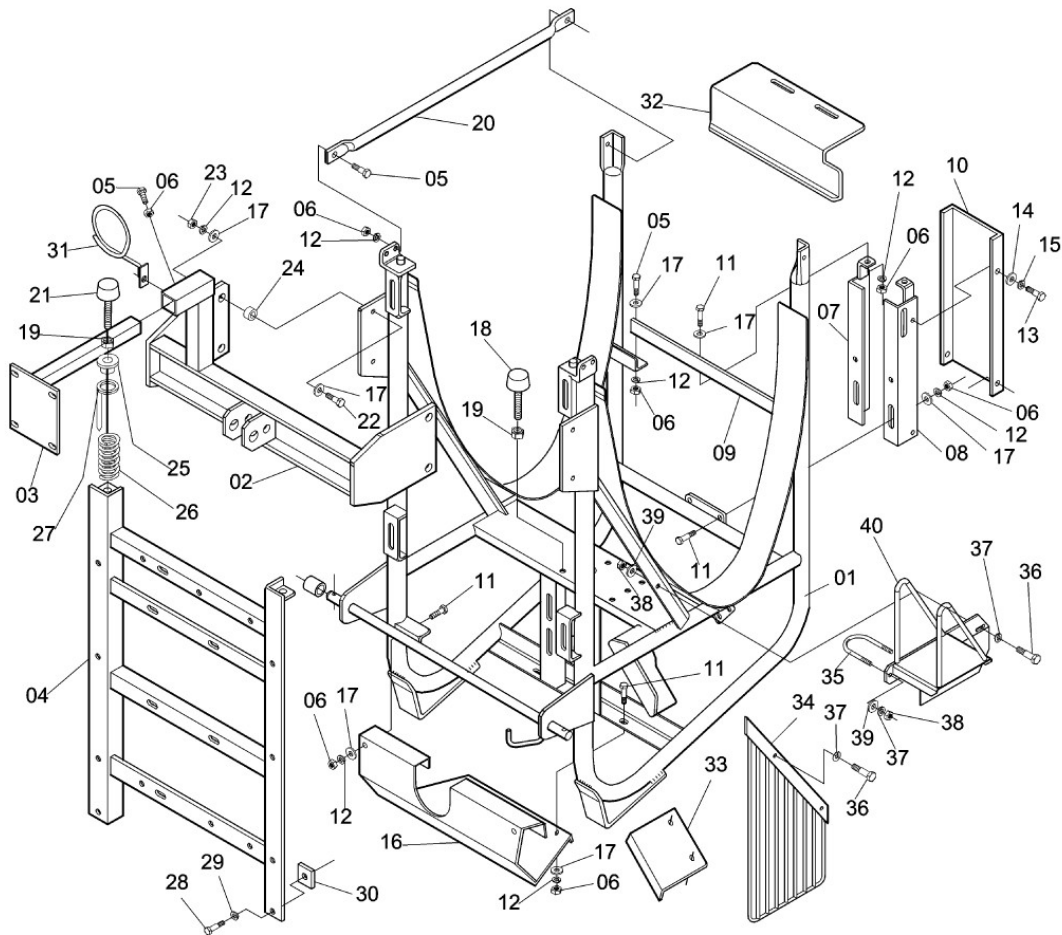

CHASSIS AND COMPLEMENTS

C3P-62

Item	CODE	DESCRIPTION	Qty.	Item	CODE	DESCRIPTION	Qty.
00	465369	Chassis and complements	1	26	821587	Compression spring 35 x LO= 70	2
01	821058	Chassis body	1	27	821595	Spring stop	2
02	821306	Chassis head	1	28	428573	Bolt $\varnothing$ 1/2" - 13 UNC x 1.1/4"	4
03	821348	Control valve bracket	1	29	908582	Lock washer 1/2"	4
04	821371	Sliding frame	1	30	821603	Guide $\varnothing$ 1/2"	4
05	912709	Bolt $\varnothing$ 3/8" - 16 UNC x 1"	8	31	821629	Hose support	1
06	912774	Hex. nut 3/8" - 16 UNC	16	32	018044	Filter protector	1
07	821447	Agitator support (left)	1	33	018036	Centrifugal pump protector	1
08	821470	Agitator support (right)	1	34	017905	Right side guard screen	1
09	821496	Reinforcement crossbeam	1	35	015685	Clip 168	1
10	821504	Guard plate	1	36	448233	Bolt M8 x 30 x 1,25	4
11	663161	Bolt 3/8" - 16 UNC x 7/8"	8	37	519736	Lock washer M8	4
12	908566	Lock washer $\varnothing$ 3/8"	20	38	810770	Hex. nut M-8 x 1.25	2
13	523977	Bolt 5/16" - 18 UNC x 1/2"	4	39	018358	Flat washer 81 x 200 x 19	2
14	013433	Flat washer	4	40	132191	Tank support - left	1
15	519736	Lock washer M8	4		039396	Sticker: "PTO shaft protection"	1
16	821512	Pulley protector	1		049353	Sticker: "Jacto" - Cannon Sprayer	1
17	422436	Flat washer 104 x 254 x 19	15		515734	Sticker: "Clean filter..."	1
18	821520	Tightening screw 1/2" - 13 UNC x 188	1		625202	Sticker: "Lubricate periodically"	1
19	326280	Nut $\varnothing$ 1/2" UNC	3				
20	428201	Angle brace 723	2				
21	941948	Tightening screw $\varnothing$ 1/2" - 13 UNC	2				
22	518753	Bolt 3/8" - 16 UNC x 1.1/4"	4				
23	518761	Hex. nut $\varnothing$ 3/8"	4				
24	821561	Guide bushing	4				
25	821579	Spring rest pin	2