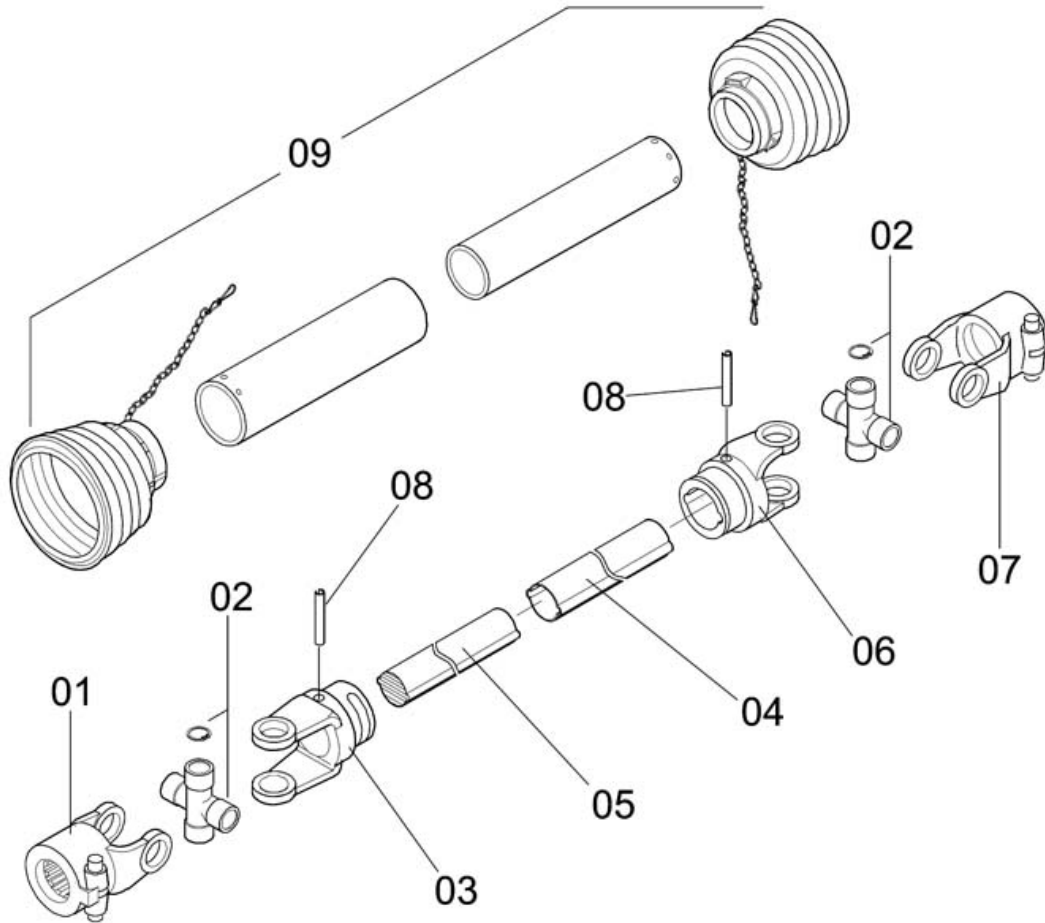

PTO SHAFT ASSEMBLY

CN-10

Item	CODE	DESCRIPTION	Qty.	Item	CODE	DESCRIPTION	Qty.
00	117424	PTO shaft assembly	1				
01	227116	Coupling	1				
02	130351	Cross assembly with lock	2				
03	227199	Male tube coupling end	1				
04	227272	Female tube	1				
05	227264	Male tube	1				
06	669705	Female tube coupling end	1				
07	227124	Coupling end (sprayer end)	1				
08	456970	Flexible pin	2				
09	431635	PTO shaft shield assembly (plastic)	1