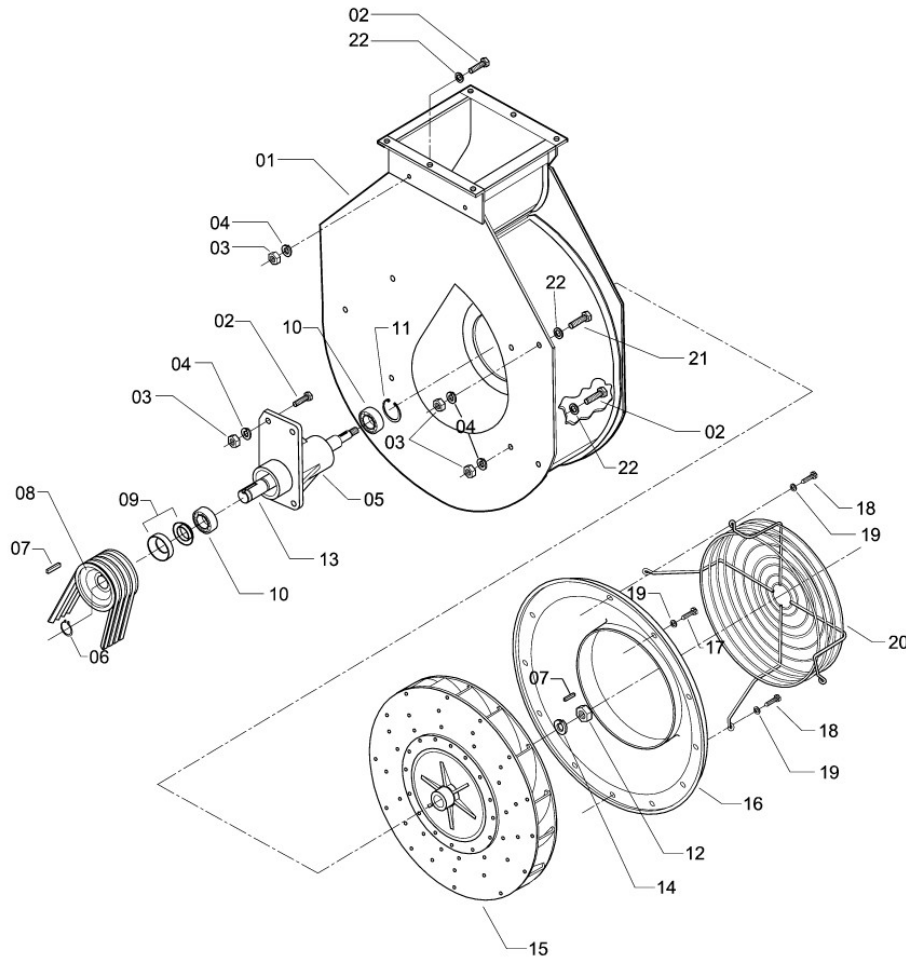

FAN

V-3

Item	CODE	DESCRIPTION	Qty.	Item	CODE	DESCRIPTION	Qty.
00	820571	Fan	1				
01	820514	Fan housing	1				
02	518753	Bolt 3/8" - 16 UNC x 1.1/4"	10				
03	518761	Hex. nut $\varnothing$ 3/8"	13				
04	908566	Lock washer $\varnothing$ 3/8"	13				
05	820324	Pillow block body	1				
06	910166	Snap ring for shaft	1				
07	324624	Square key 5/16" x 4"	2				
08	820159	Pulley $\varnothing$ 114 - 4A	1				
09	429340	Inner and outer protector	1				
10	328062	Bearing no. 6207 SKF	2				
11	429563	Snap ring for hole $\varnothing$ 72	1				
12	007054	Hex. nut $\varnothing$ 1" - 14 UNF	1				
13	820365	Shaft 311	1				
14	910075	Lock washer $\varnothing$ 1"	1				
15	019273	Fan rotor	1				
16	820381	Fan housing cover	1				
17	910745	Self-locking screw $\varnothing$ 1/4" x 3/4"	8				
18	438036	Self-locking screw $\varnothing$ 1/4" x 1"	4				
19	413468	Flat washer 68 x 190 x 12	12				
20	017814	Guard screen	1				
21	912709	Bolt $\varnothing$ 3/8" - 16 UNC x 1"	3				
22	416735	Flat washer 100 x 260 x 30	9