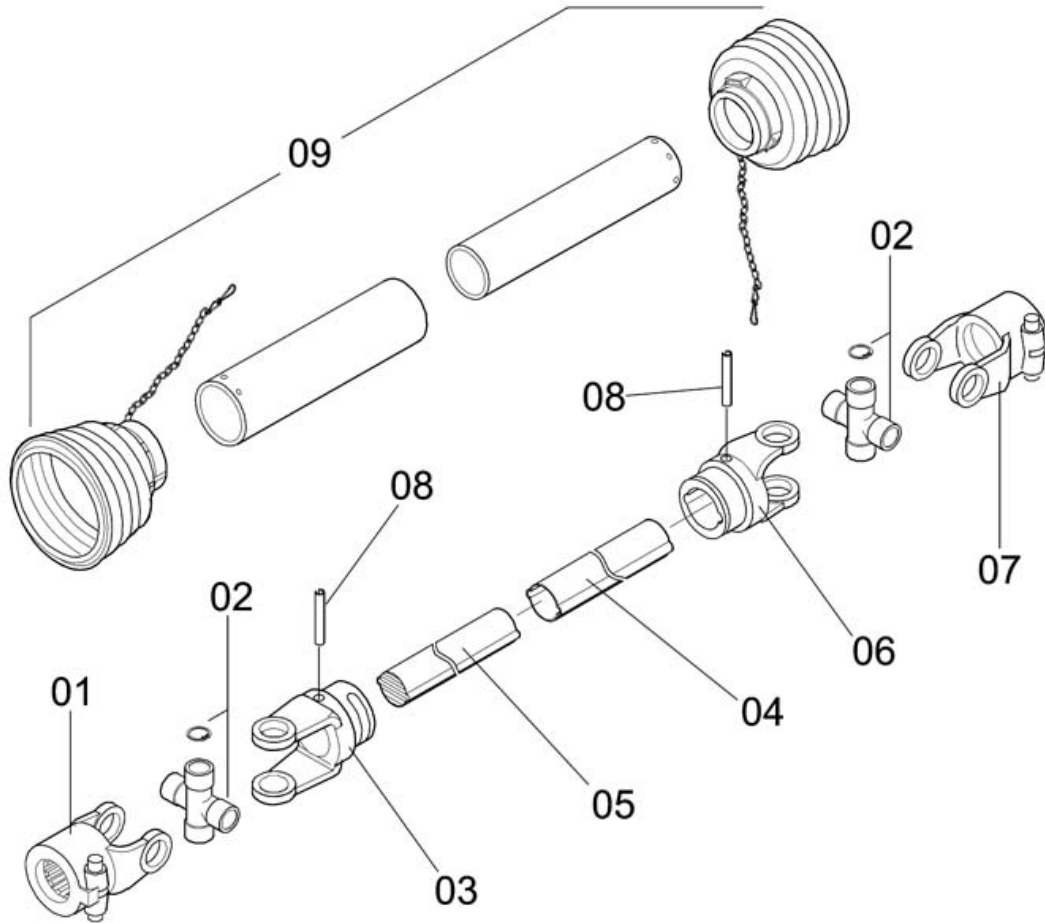

PTO SHAFT ASSEMBLY

CN-10

Item	CODE	DESCRIPTION	Qty.	Item	CODE	DESCRIPTION	Qty.
00	117424	PTO shaft assembly	1				
01	227116	Coupling	1				
02	130351	Cross assembly with lock	2				
03	227199	Male tube coupling end	1				
04	227223	Female tube	1				
05	227215	Male tube	1				
06	669705	Female tube coupling end	1				
07	227124	Coupling end (sprayer end)	1				
08	227173	Flexible pin	2				
09	431635	PTO shaft shield assembly (plastic)	1