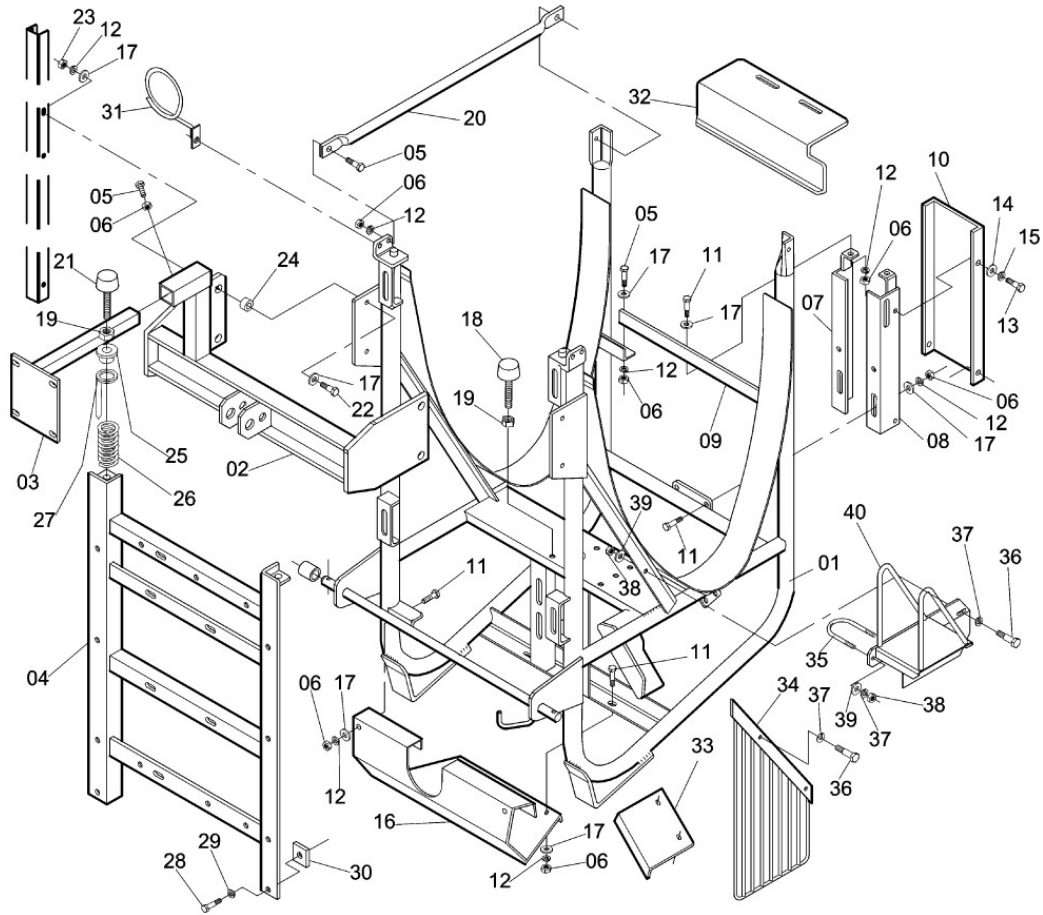

CHASSI AND COMPLEMENTS

C3P-70

Item	CODE	DESCRIPTION	Qty.	Item	CODE	DESCRIPTION	Qty.
00	465369	Chassi and complements	1	26	821587	Compression spring 35 x LO= 70	2
01	821058	Chassis body	1	27	821595	Spring stop	2
02	821306	Chassis head	1	28	428573	Bolt $\varnothing$ 1/2" - 13 UNC x 1.1/4"	4
03	821348	Control valve bracket	1	29	908582	Lock washer 1/2"	4
04	821371	Sliding frame	1	30	821603	Guide $\varnothing$ 1/2"	4
05	912709	Bolt $\varnothing$ 3/8" - 16 UNC x 1"	8	31	821629	Hose support	1
06	912774	Hex. nut 3/8" - 16 UNC	16	32	018044	Filter protector	1
07	821447	Agitator support (left)	1	33	018036	Centrifugal pump protector	1
08	821470	Agitator support (right)	1	34	017905	Right side guard screen	1
09	821496	Reinforcement crossbeam	1	35	015685	Clip 168	1
10	821504	Guard plate	1	36	448233	Bolt M8 x 30 x 1,25	4
11	663161	Bolt 3/8" - 16 UNC x 7/8"	8	37	519736	Lock washer M8	4
12	908566	Lock washer $\varnothing$ 3/8"	20	38	810770	Hex. nut M-8 x 1.25	2
13	523977	Bolt 5/16" - 18 UNC x 1/2"	4	39	018358	Flat washer 81 x 200 x 19	2
14	013433	Flat washer	4	40	132191	Tank support - left	1
15	519736	Lock washer M8	4				
16	821512	Pulley protector	1				
17	422436	Flat washer 104 x 254 x 19	15				
18	821520	Tightening screw 1/2" - 13 UNC x 188	1				
19	326280	Nut $\varnothing$ 1/2" UNC	3				
20	428201	Angle brace 723	2				
21	941948	Tightening screw $\varnothing$ 1/2" - 13 UNC	2				
22	518753	Bolt 3/8" - 16 UNC x 1.1/4"	4				
23	518761	Hex. nut $\varnothing$ 3/8"	4				
24	821561	Guide bushing	4				
25	821579	Spring rest pin	2