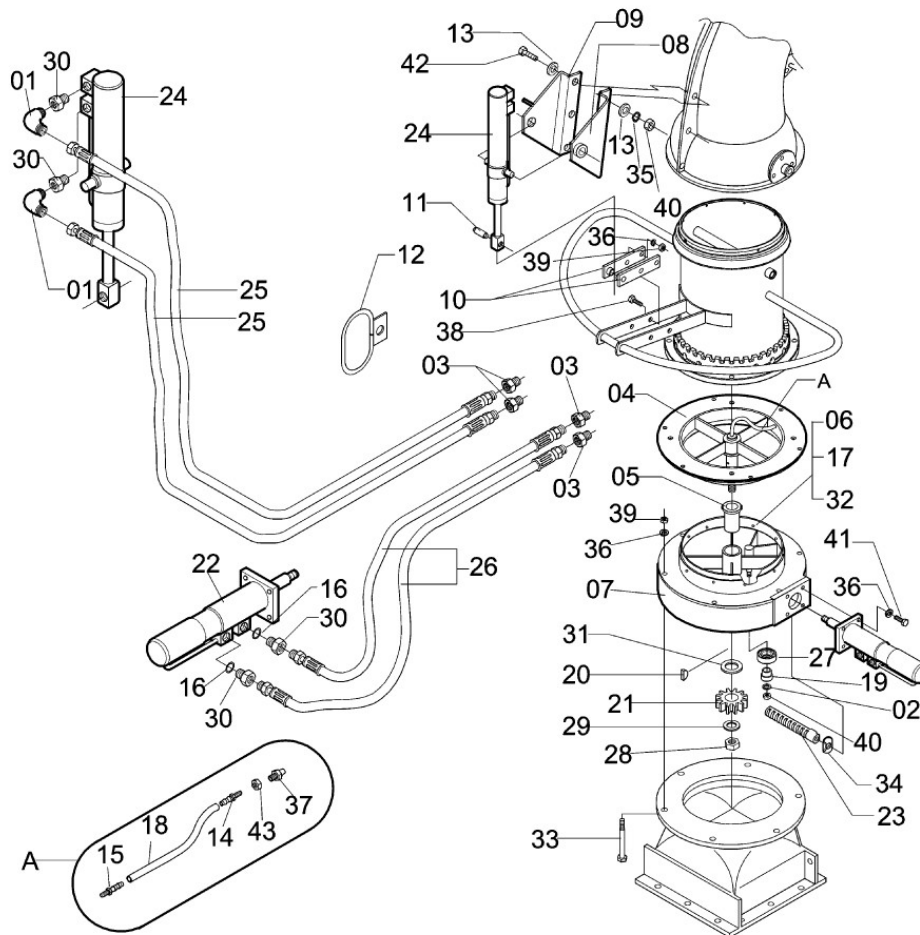

DUCT ACTUATION CIRCUIT

CH-45

Item	CODE	DESCRIPTION	Qty.	Item	CODE	DESCRIPTION	Qty.
00	148098	Duct actuation circuit	1	24A	130690	Repair kit for cylinder (Focker)	1
01	210963	Elbow with o-ring	2	25	210674	Hose MHMP 04 - 1/4 x 2660	2
02	624130	Flat washer 100 x 180 x 12	1	26	520098	Hose ø 1/4" x 1500	2
03	228940	Dosage nipple 4.00 - 37°	4	27	520734	Bearing no. 6002	1
04	228973	Moving flange]	1	28	521021	Nut M-16 X 1.50 DODI LOC	1
05	229013	Bushing ø 34 x 62	1	29	521039	Flat washer 170 x 300 x 30	1
06	229047	Seal	1	30	521906	Dosage nipple 0.50	4
07	229062	Fixed flange	1	31	544932	Flat washer 260 x 420 x 1.4	1
08	229179	Cylinder support (right)	1	32	551754	Rivet 3.0 x 12	9
09	229195	Cylinder support (left)	1	33	851006	Screw 5/16" UNC x 4"	6
10	233486	Cylinder support	2	34	903591	Seal washer ø 25.8 x 13.4 x 1.25	1
11	233510	Joint pin ø 12,7 x 55	1	35	908566	Lock washer ø 3/8"	7
12	233528	Guide for Hose	1	36	519736	Lock washer M8	10
13	422436	Flat washer 104 x 254 x 19	3	37	910463	Grease nipple 1/4" - 28 UNF	1
14	426189	Grease nipple fitting	1	38	912709	Bolt ø 3/8" - 16 UNC x 1"	4
15	426205	Male fitting for hose ø 1/4"	1	39	912758	Hex. nut 5/16" - 18 UNC	8
16	426361	O-ring OR2-905	2	40	912774	Hex. nut 3/8" - 16 UNC	8
17	508515	Flat washer 41 x 127 x 12.1	9	41	913608	Hex. head bolt 5/16" - 18 UNC x 3/4"	4
18	517920	Hose ø 1/4" x 340	1	42	913665	Hex. head bolt 3/8" - 16 UNC x 1.1/4"	3
19	519330	Bushing	1	43	916627	Nut 7/16" - 14 UNC	1
20	519348	Half moon key 6 x 9 x 22	1				
21	519355	Gear	1				
22	519967	Hydraulic cylinder ø 32 x 100	1				
22A	130674	Repair kit	1				
23	519975	Rack	1				
24	519991	Hydraulic cylinder Ø 32 x stroke = 160	1