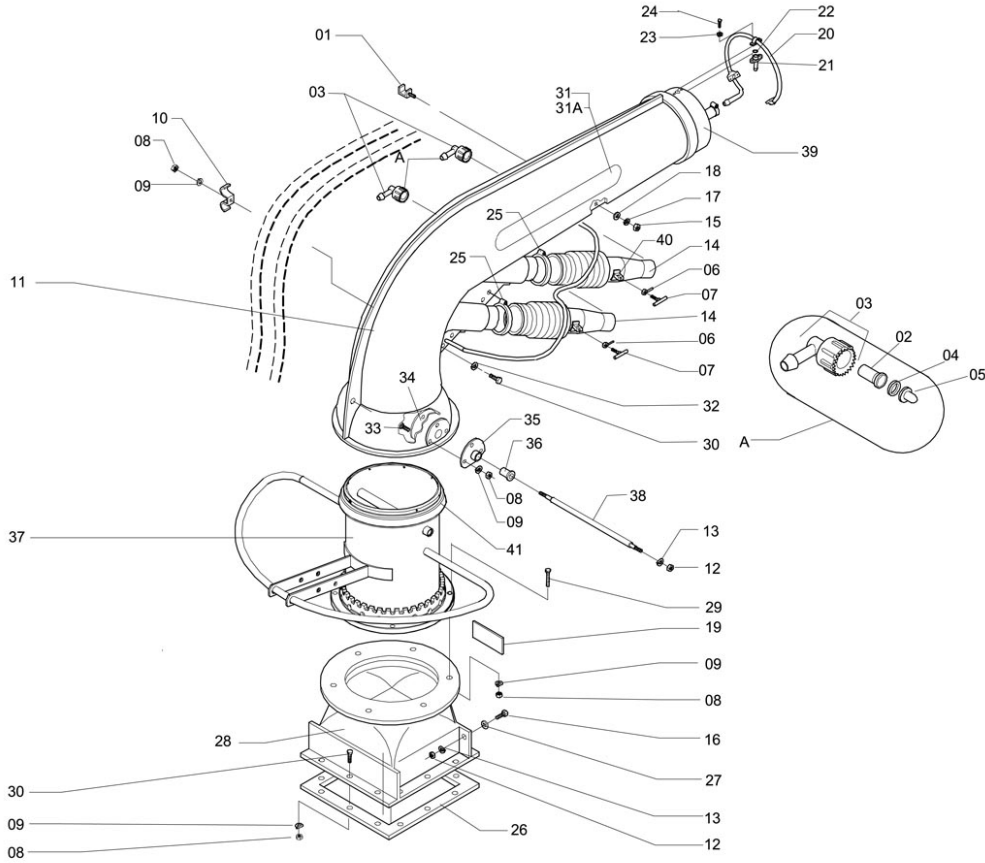

APPLICATION ASSEMBLY

CA-121

Item	CODE	DESCRIPTION	Qty.	Item	CODE	DESCRIPTION	Qty.
00	148445	Application assembly	1	26	822205	Packing	4
01	519363	Single fastener	1	27	422436	Flat washer 104 x 254 x 19	4
02	439083	Nozzle filter (50 mesh)	2	28	822619	Fixed duct	1
03	539049	Fitting 90° with nut	2	29	721704	Hex. bolt 5/16" UNC 1.1/4"	6
04	510008	Packing no. 10.5	2	30	912667	Bolt 5/16" x 18 UNC x 7/8	9
05	519579	Fitting 0.5 x 120°	2	31	049379	Sticker: "Jacto" Cannon Sprayer D	1
06	823682	Lock nut 5/16" - 18 UNC x 28	2	31A	049387	Sticker: "Jacto" - Cannon Sprayer E	1
07	944439	Locking screw 5/16" - 18 UNC x 28	2	32	013433	Flat washer	1
08	912758	Hex. nut 5/16" - 18 UNC	21	33	833814	Screw ø 5/16" UNC x 1"	6
09	519736	Lock washer M8	21	34	822445	Clip plate	2
10	519389	Double fastener	1	35	822270	Outer pillow block	2
11	823351	Outlet duct	1	36	822254	Guide bushing	2
12	912774	Hex. nut 3/8" - 16 UNC	4	37	156463	Moving duct	1
13	908566	Lock washer ø 3/8"	4	38	822239	Stud bolt ø 3/8" x 340	1
14	823708	Extension ø 50"	2	39	822577		1
15	912741	Nut ø 1/4" - 20 UNC	1	40	823724		2
16	913665	Hex. head bolt 3/8" - 16 UNC x 1.1/4"	2	41	822551		1
17	910117	Lock washer ø 1/4"	1				
18	413468	Flat washer 68 x 190 x 12	1				
19	515726	Sticker: Lubricate daily	1				
20	822585	Nozzle branch (upper)	1				
21	822361	Deflector nozzle 30°	3				
22	411884	O-ring ORI - 111	3				
23	520676	Lock washer M5	6				
24	202382	Screw ø 3/16" UNC x 3/4"	6				
25	209221	Clamp F70-89	2