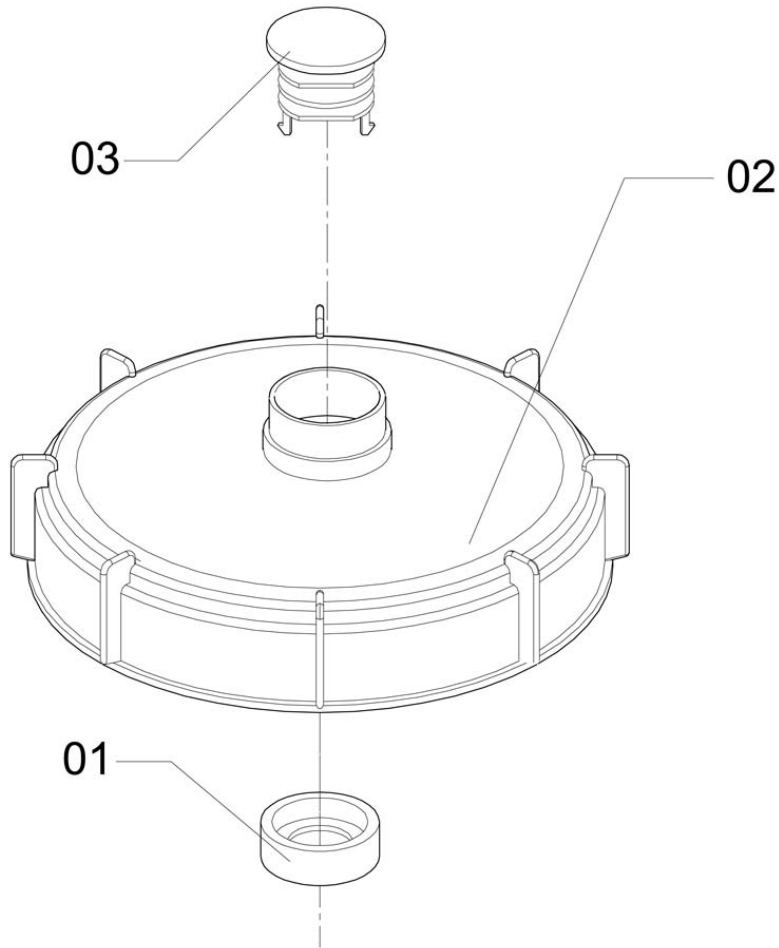

LID WITH BREATHER

D-101

Item	CODE	DESCRIPTION	Qty.	Item	CODE	DESCRIPTION	Qty.
00	037374	Lid with breather	1				
01	088419	Labyrinth lock	1				
02	233965	Spray tank lid	1				
03	088427	Labyrinth	1