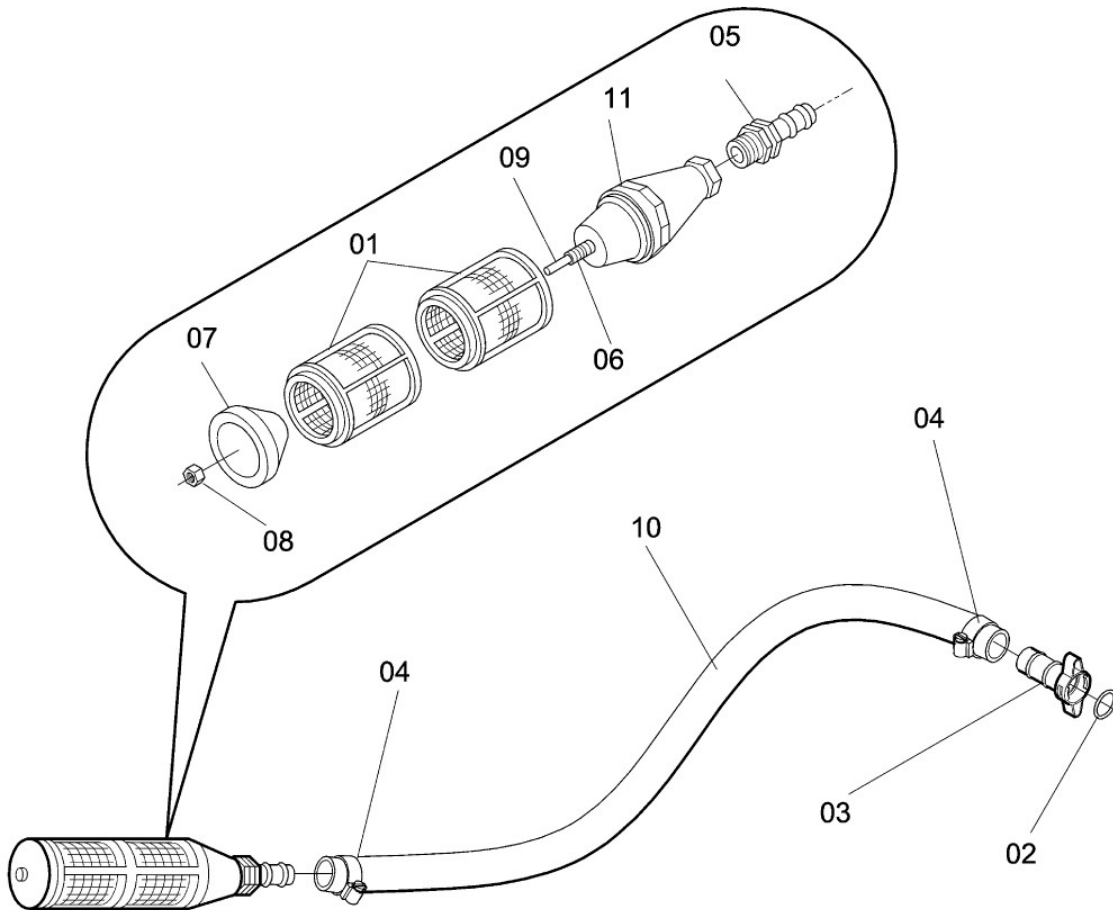

FILLING HOSE

A-14

Item	CODE	DESCRIPTION	Qty.	Item	CODE	DESCRIPTION	Qty.
00	216226	Filling hose	1				
01	012476	Filtering element	2				
02	206185	Packing ring \varnothing 32.8 x 6.00	1				
03	206193	Extension 1"	1				
04	330969	Clamp D25-38 - stainless steel	2				
05	404459	Hose fitting 1" x 1" BSP	1				
06	537332	Element stud bolt	1				
07	537340	Cover - filling hose	1				
08	537357	Hex. nut 7/32" BSW	1				
09	537365	Pin 120	1				
10	813253	Hose \varnothing 25,4 (1") X 5000	1				
11	909986	Foot valve	1				

CENTRIFUGAL PUMP BC-1140-SERIES 3

B-16

Item	CODE	DESCRIPTION	Qty.	Item	CODE	DESCRIPTION	Qty.
00	821744	Centrifugal pump BC-1140-Series 3	1				
01	704874	Pulley ø 90-1A	1				
02	901363	Allen bolt 1/4" - 20 UNC x 1/2"	1				
03	707067	Bearing protector	2				
04	901371	Snap ring for hole ø 47	2				
05	901389	Fixed bearing no. 6204 DDU	2				
06	901355	Square key 3/16" x 22	1				
07	815183	Pump shaft	1				
08	019182	Pump housing	1				
09	703132	Pump body I	1				
10	918763	Seal and seat	1				
11	901405	O-ring ORI-014	1				
12	901348	Pump rotor	1				
13	901413	O-ring ORI-258	1				
14	815829	Hex. nut ø 3/8" - 16 UNC	1				
15	703140	Pump body II	1				
16	901850	Pump cover	1				
17	901967	Screw 1/4" - 20 UNC x 2"	8				
18	910117	Lock washer ø 1/4"	8				
19	912741	Nut ø 1/4" - 20 UNC	8				