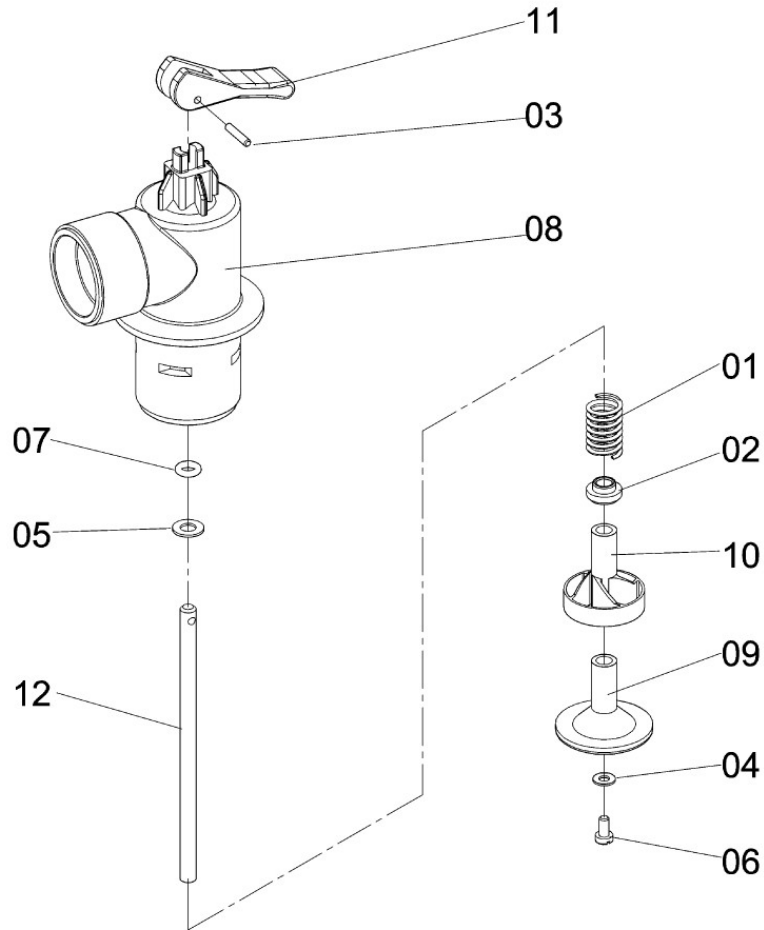

FAN

V-3

Item	CODE	DESCRIPTION	Qty.	Item	CODE	DESCRIPTION	Qty.
00	820571	Fan	1				
01	820514	Fan housing	1				
02	518753	Bolt 3/8" - 16 UNC x 1.1/4"	10				
03	518761	Hex. nut \varnothing 3/8"	13				
04	908566	Lock washer \varnothing 3/8"	13				
05	820324	Pillow block body	1				
06	910166	Snap ring for shaft	1				
07	324624	Square key 5/16" x 4"	2				
08	820159	Pulley \varnothing 114 - 4A	1				
09	429340	Inner and outer protector	1				
10	328062	Bearing no. 6207 SKF	2				
11	429563	Snap ring for hole \varnothing 72	1				
12	007054	Hex. nut \varnothing 1" - 14 UNF	1				
13	820365	Shaft 311	1				
14	910075	Lock washer \varnothing 1"	1				
15	019273	Fan rotor	1				
16	820381	Fan housing cover	1				
17	910745	Self-locking screw \varnothing 1/4" x 3/4"	8				
18	438036	Self-locking screw \varnothing 1/4" x 1"	4				
19	413468	Flat washer 68 x 190 x 12	12				
20	017814	Guard screen	1				
21	912709	Bolt \varnothing 3/8" - 16 UNC x 1"	3				
22	416735	Flat washer 100 x 260 x 30	9				

DIRECTIONAL VALVE

CV-167

Item	CODE	DESCRIPTION	Qty.	Item	CODE	DESCRIPTION	Qty.
00	054395	Directional valve	1				
01	044057	Compression spring 12.7	1				
02	048199	Seal	1				
03	049858	Lever pin	1				
04	050187	Flat washer 43 x 90 x 8	1				
05	050195	Flat washer 64 x 125 x 95 stainless steel	1				
06	050211	Screw M4 x 8	1				
07	050237	O-ring OR2-108	1				
08	054403	Valve body	1				
09	054429	Piston cup	1				
10	054437	Guide	1				
11	054445	Rinse nozzle lever	1				
12	054452	Spring Guide Pin	1				