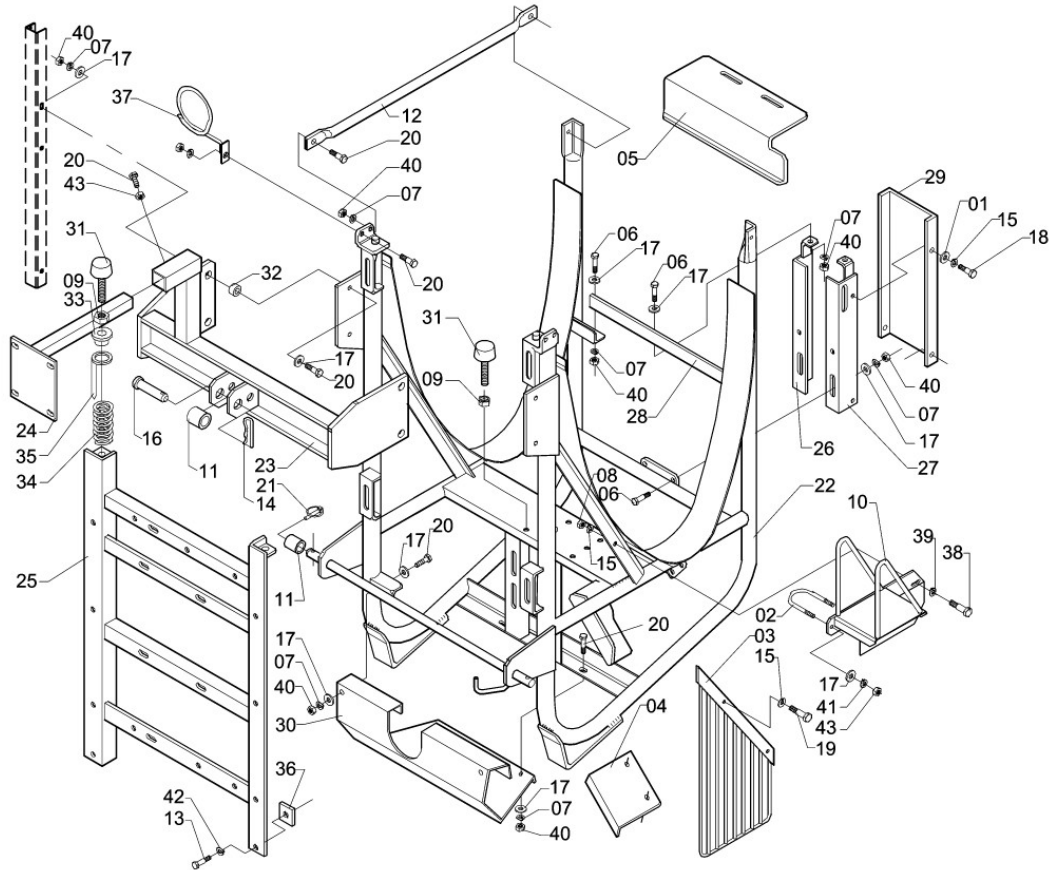

CHASSI AND COMPLEMENTS

C3P-81

Item	CODE	DESCRIPTION	Qty.	Item	CODE	DESCRIPTION	Qty.
00	465369	Chassi and complements	1	26	821447	Agitator support (left)	1
01	013433	Flat washer	4	27	821470	Agitator support (right)	1
02	015685	Clip 168	1	28	821496	Reinforcement crossbeam	1
03	017905	Right side guard screen	1	29	821504	Guard plate	1
04	018036	Centrifugal pump protector	1	30	821512	Pulley protector	1
05	018044	Filter protector	1	31	821520	Tightening screw 1/2"- 13 UNC x 188	2
06	168070	Hex. head bolt M 10 x 25 x 1,25	6	32	821561	Guide bushing	4
07	209395	Lock washer M10	19	33	821579	Spring rest pin	2
08	221648	Nut M8 x 1.25 - stainless steel	1	34	821587	Compression spring 35 x LO= 70	2
09	326280	Nut ø 1/2" UNC	2	35	821595	Spring stop	2
10	382390	15-liter tank support	1	36	821603	Guide ø 1/2"	4
11	400325	Lower coupling pin sleeve	3	37	821629	Hose support	1
12	428201	Angle brace 723	2	38	829382	Hex head bolt M8 x 25 x 1.25	1
13	428573	Bolt ø 1/2" - 13 UNC x 1.1/4"	4	39	881276	Flat washer 87 x 200 x 12	1
14	517409	Cotter pin 3/16"	1	40	907030	Hex. nut M10 x 1.25	21
15	519736	Lock washer M8	7	41	908566	Lock washer ø 3/8"	2
16	602912	Coupling pin 19 x 113	1	42	908582	Lock washer 1/2"	4
17	623884	Flat washer 105 x 210 x 20	22	43	912774	Hex. nut 3/8" - 16 UNC	2
18	637041	Bolt ø 5/16" - 20 UNC x 5/8"	4				
19	663153	Hex. bolt 5/16" - 18 UNC x 3/4"	2				
20	757559	Hex. bolt M10 x 30 x 1.25	15				
21	812636	Universal lock pin 7/16"	2				
22	821058	Chassis body	1				
23	821306	Chassis head	1				
24	821348	Control valve bracket	1				
25	821371	Sliding frame	1