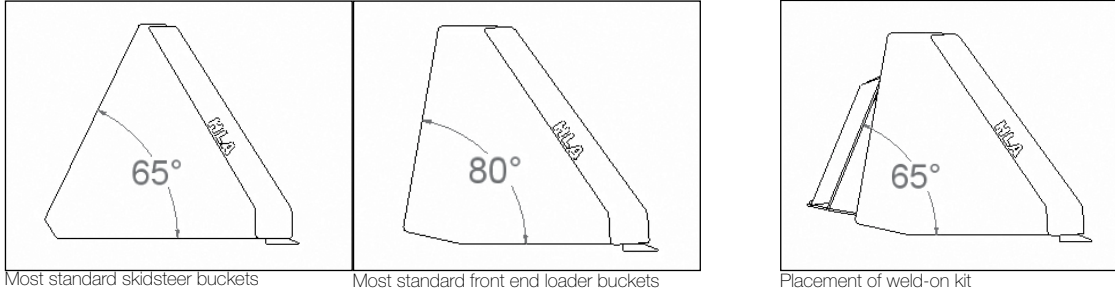

Adapters

Universal quick fit plates are designed to work with 65° skidsteer slope buckets. If converting a front end loader bucket to accept the adapter, the weld-on kit must be welded on at 65° to achieve the correct roll back and dump.