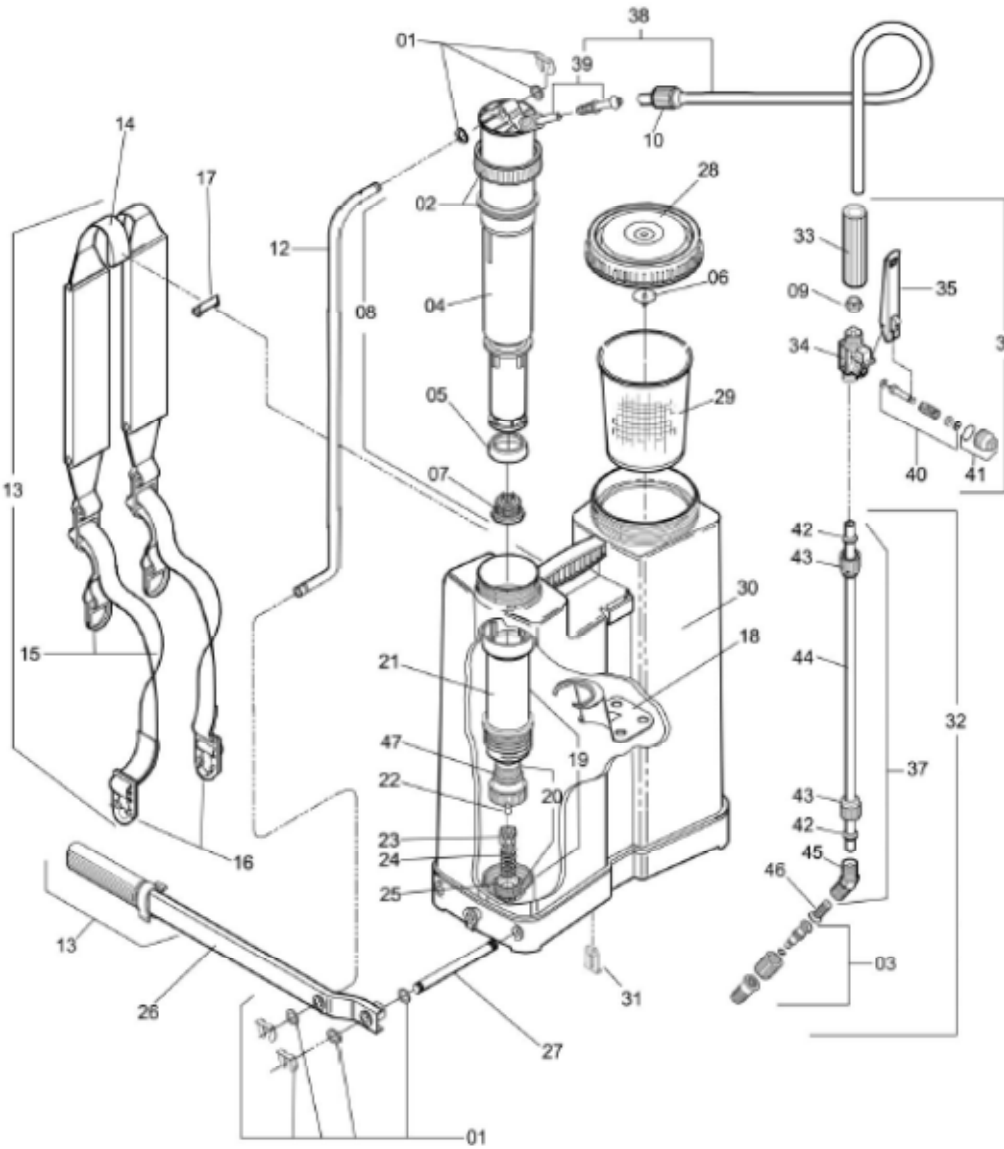

HD400 White/Black Parts Breakdown

Item	Part no	Description	Qty
00	-	HD400	01
01	1198800	Washers and locked rings set (repair)	01
02	907113	Gasket holder and gasket	01
03	325787	Blue adjustable cone nozzle	01
04	188250	Chamber (0.23 gallons)	01
05	214585	Piston cup	01
06	560573	Diaphragm	01
07	1173630	Sphere valve	01
08	635813	Chamber assembly (includes items 4, 5, 7 and 38)	01
09	920470	Pin lock	01
10	942193	Screw cap S-20 x 1.5	01
11	1194579	Handgrip with lock	01
12	1198602	Rod	01
13	838029	Strap assembly (includes 14 to 17)	01
14	1184172	Shoulder strap and pad	01
15	229971	Strap and handle	02
16	635672	Buckle	02
17	635664	Strap catch	01
18	214619	Agitator	01
19	654939	Cylinder (includes items 47 and 21 to 25)	01
20	838011	Cylinder valve assembly (repair) 47, 22 to 25)	01
21	635599	Cylinder body	01
22	715474	Ball	01
23	570945	Ball seat	01
24	336412	Compression spring 12 x 28	01
25	635615	Valve base	01
26	661363	Lever	01
27	293324	Lever shaft	01
28	654921	Lid with diaphragm	01
29	942920	Fill basket strainer	01
30	586321	Tank	01

Item	Part no	Description	Qty
31	277350	Shaft lock	01
32	635854	Spray lance	01
33	909192	Trigger valve handle	01
34	909283	Trigger valve body	01
35	105247	Trigger	01
36	908889	Trigger valve assembly	01
37	915751	Extention 601	01
38	048116	Dip tube with hose	01
39	071308	Dip tube assembly	01
40	105239	Trigger valve needle assembly	01
41	996058	Trigger valve cap with packing	01
42	909309	Cone packing	02
43	915744	Screw cap	02
44	1189539	Stainless steel tube	01
45	635276	Elbow with cone packing	01
46	592139	Nozzle filter (40 mesh)	01
47	635607	Piston cup fastener	01