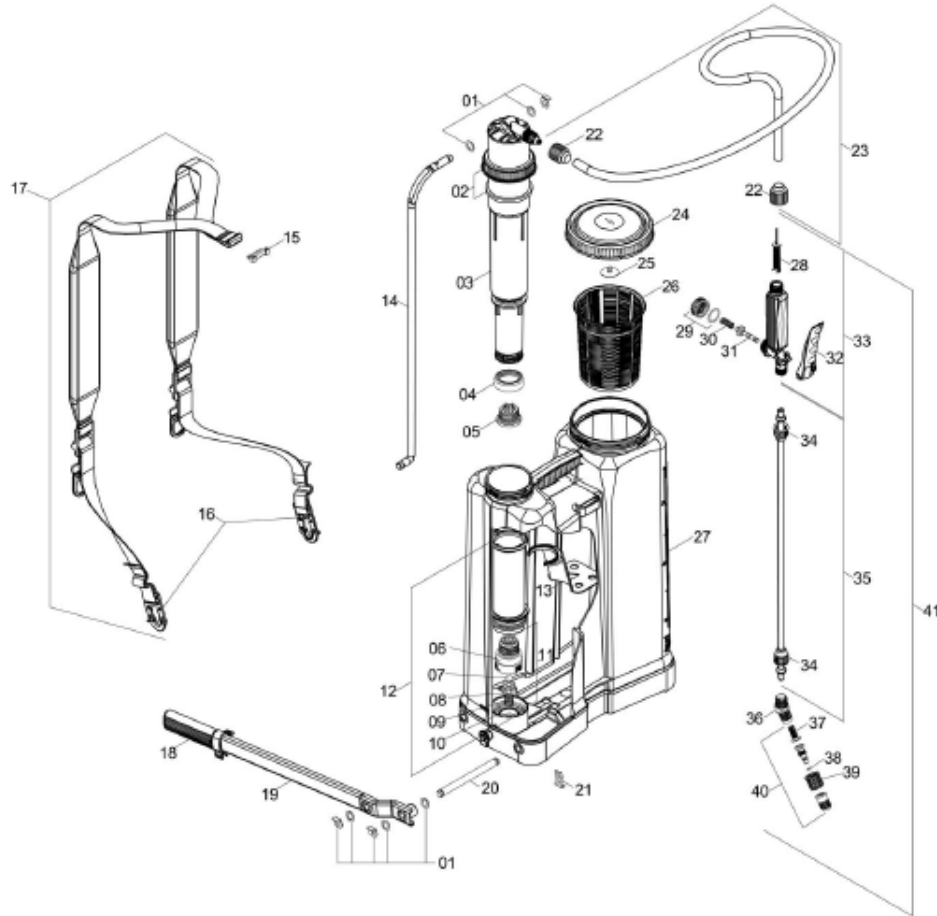

# HD400 Blue Parts Breakdown

N.	P/N	DESCRIPTION	Qty	N.	P/N	DESCRIPTION	Qty
1	1198800	Washers and lock rings set (repair)	1	29	996058	Trigger valve cap	1
2	907121	Gasket holder and gasket	1	30	1180613	Spring	1
3	951053	Chamber (0.23 gallons)	1	31	1168422	Trigger valve needle assembly	1
4	214585	Piston cup (Santoprene®)	1	32	1168421	Lever assembly LP-3	1
5	1173630	Sphere valve	1	33	1168419	Trigger valve assembly LP-3	1
6	635607	Piston cup fastener	1	34	915744	Screw cap	2
7	715474	Ball	1	35	100131	Extension 601	1
8	570945	Ball seat	1	36	635276	Elbow with cone packing	1
9	336412	Compression spring 12 x 28	1	37	592139	Nozzle filter (40 mesh)	1
10	635615	Valve base	1	38	940106	O-ring ORI-9	1
11	838011	Cylinder valve assembly (06 to 10)	1	39	1168546	Nozzle cap	1
12	654939	Cylinder (includes items 06 to 11)	1	40	325787	Blue adjustable cone nozzle	1
13	214619	Agitator	1	41	1188330	Sprayer Lance	1
14	1197400	Pumping rod	1				
15	635664	Strap catch	1				
16	635672	Buckle	2				
17	838185	Strap assembly (includes 09 and 10)	1				
18	495812	Handgrip with lock	1				
19	615005	Lever	1				
20	293324	Lever shaft	1				
21	277350	Shaft lock	1				
22	942193	Nut S-20 x 1.5	2				
23	1200145	Hose with dip tube for LP-3	1				
24	4739	Lid with diaphragm	1				
25	560573	Diaphragm	1				
26	942920	Fill basket strainer	1				
27	267211	Tank	1				
28	1168418	Filter LP-3	1				

LLM-463

New Blue/Orange Color Scheme