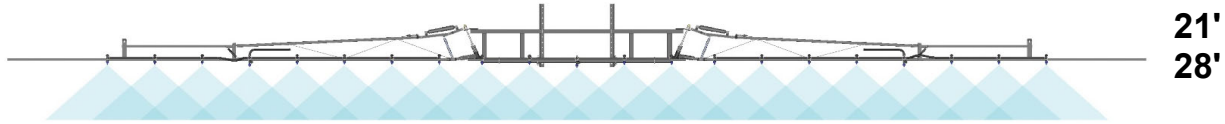

Weight 475 lbs.

List Price:

\$4,222

BOOM OPTIONS

<u>MODEL</u>	<u>DESCRIPTION</u>	<u>WEIGHT</u>	<u>LIST PRICE</u>
21-TB-DF	21' Drip Free Truss Boom w/tips	85 lbs	\$1,850.00
28-TB-DF	28' Drip Free Truss Boom w/tips	115 lbs	\$2,150.00
35TB-DF	35' Drip Free Truss Boom w/tips	200 lbs	\$2,450.00
1212QJD	42' Drip Free Truss Boom w/tips	245 lbs	\$3,750.00
M-122 - Broad Jet Kit	Single position broadjet spray	30 lbs	\$814.00