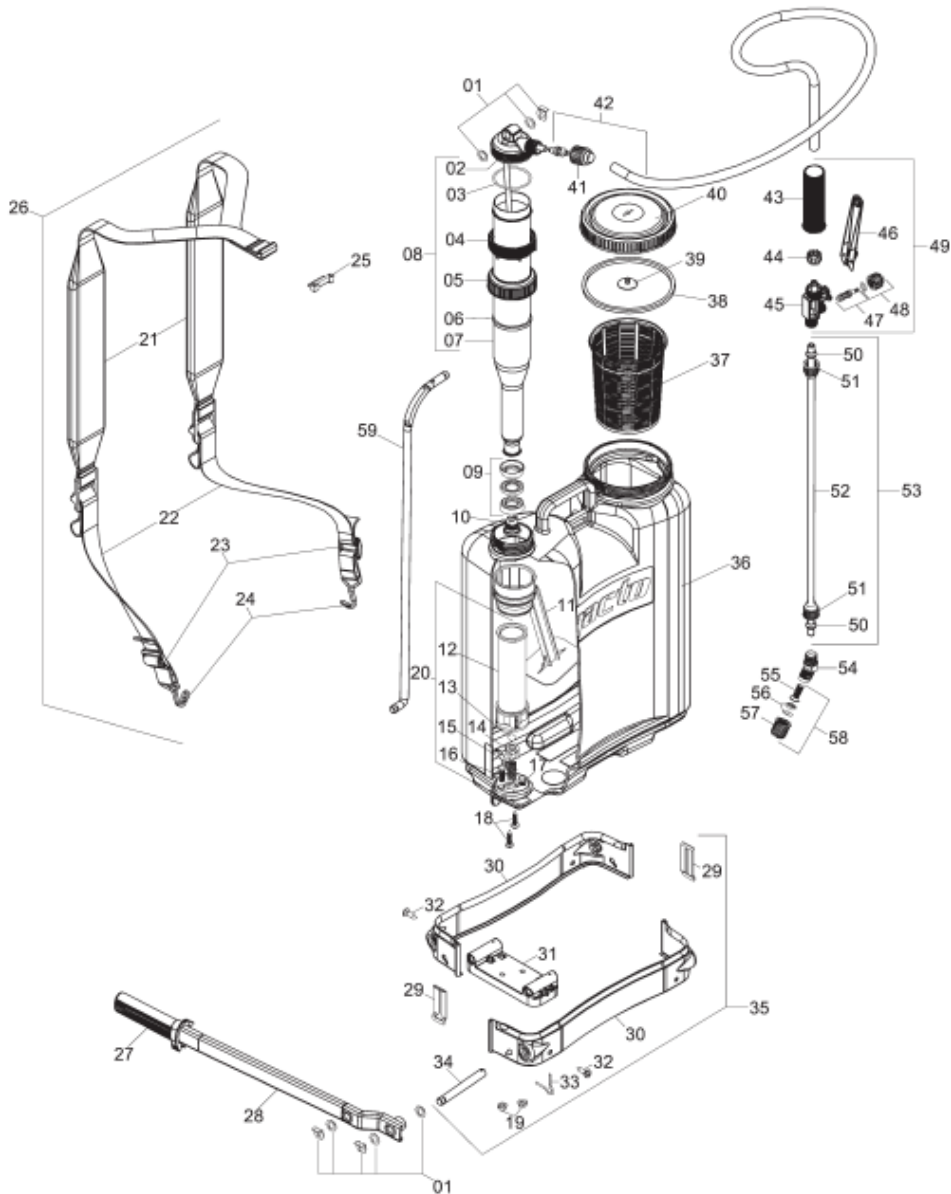

CD400 White/Black Parts Breakdown

Item	Part no.	Description	Qty
0	878033	Sprayer CD400	1
0	878157	Sprayer CD550	1
1	1198800	Washers and Locked ring set	1
2	942680	Chamber cover	1
3	573154	O-ring OR1-136	1
4	040964	Chamber nut	1
5	878074	Packing ring nut	1
6	831230	Packing ring	1
7	942722	Chamber body	1
8	878199	Chamber assembly (items 2, 3, 4, 7, 9, 10, 11, 12, 13 and 14)	1
9	880534	Piston cups & spacer set	2
10	402297	Chamber valve	1
11	300582	Agitator	1
12	570929	Cylinder	1
13	715474	Ball	1
14	570945	Ball seat	1
15	336412	Compression spring	1
16	351486	Bolt M-6 x 20 x 1.0	2
17	570937	Cylinder base	1
18	336503	Screw 14 x 1"	2
19	743914	Flanged nut	1
20	570911	Cylinder assembly (Items 12-19)	1
21	573014	Padded strap & buckle	1
22	229971	Strap with handle	2
23	502757	Buckle	2
24	433474	Shoulder strap hook	2
25	635664	Shoulder strap lock	1
26	573006	Shoulder straps assembly (Items 21-25)	1
27	1194579	Handgrip	1
28	661363	Pump lever	1
29	942896	Base clamp	2
30	878066	Half base	2
31	433870	Base reinforcement	1
32	211227	Screw 1/4" x 3/4"	2
33	433888	Shaft lock	1
34	433896	Pump lever shaft	1
35	878140	Split base (Items 29-34)	1
36	878041	CD400 Tank with lid (Items 37 and 40)	1
36A	878165	CD550 Tank with lid (Items 37 and 40)	1
37	942920	Strainer	1
38	837922	Tank lid seal	1
39	560573	Lid diaphragm	1

Item	Part no.	Description	Qty
40	878132	Lid with diaphragm and seal	1
41	942193	Screw cap S-20 x 1.5	1
42	048116	Hose with dip tube	1
43	909192	Trigger valve handle	1
44	920470	Lock	1
45	909283	Trigger valve body	1
46	105247	Trigger	1
47	105239	Trigger valve needle assembly	1
48	996058	Trigger valve cap with packing	1
49	908889	Trigger valve assembly	1
50	909309	Cone packing	2
51	915744	Screw cap	2
52	1149491	Tube (Stainless steel)	1
53	100131	Extension 601	1
54	635276	Elbow	1
55	592139	Nozzle filter (40 mesh)	1
56	217174	Nozzle JD-12P	1
57	229724	Nozzle cap	1
58	427062	Nozzle assembly (Items 55-57)	1
59	1198602	Rod with locked rings	1