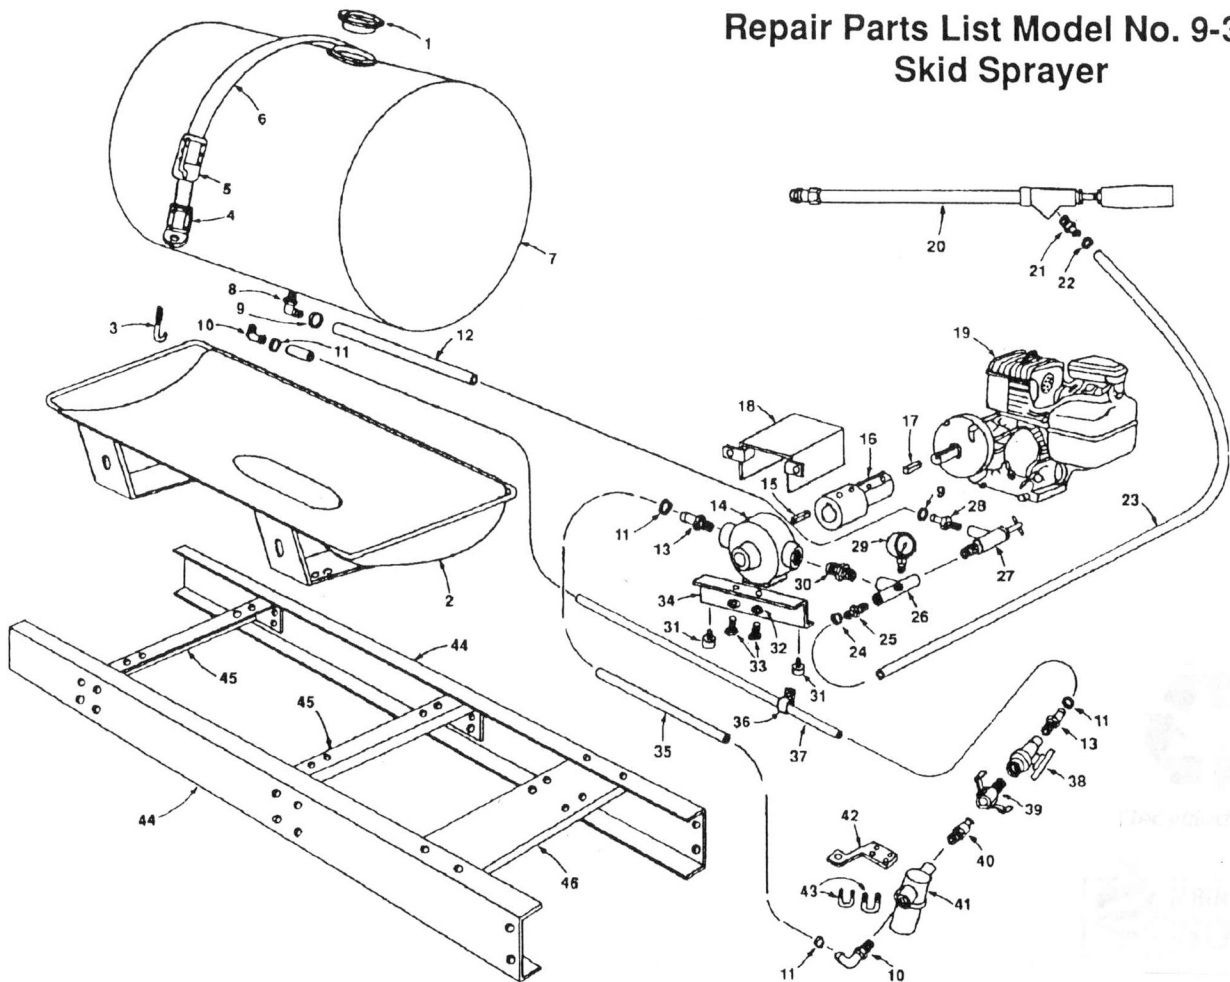

Repair Parts List Model No. 9-300 Skid Sprayer

Ref.	Part No.	Qty.	Description
1	5058041	1	Tank Lid
2	5300046	1	Saddle
3	5034111	4	Hook Bolt, 1/2"
4	5108041	4	Buckle (Bent)
5	5271863	2	Hose Holder
6	5133103	2	Nylon Strap, 96"
7	5169002	1	Tank, 300 Gallon
8	5010037	1	Nylon Elbow, 3/4" MNPT x 5/8" Barb
9	5051022	2	Hose Clamp (5208)
10	5010028	2	Nylon Elbow, 3/4" MNPT x 3/4" Barb
11	5051024	4	Hose Clamp (5212)
12	5009622	1	EVA Tube, 5/8" x 64"
13	5067028	2	Nylon Fitting, 3/4" MNPT x 3/4" Barb
14	5272305	1	Pump (7560-CR)
15	5089003	1	Square Key, 1/4" x 1-1/4" (Pump)
16	5005177	1	Coupler, 1320-0054
17	5089001	1	Square Key, 3/16" x 7/8" (Engine)
18	5272382	1	Shield
19	5152016	1	5 H.P. B & S Engine (Gear Reduction)
20	5153021	1	Handgun (18AL-6)
21	5067005	1	Nylon Fitting, 1/4" MNPT x 3/8" Barb
22	5051088	1	Hose Clamp (1518)
23	5020099	1	Hose, 3/8" — 2 Brd. X 25 Ft.
24	5051021	1	Hose Clamp (5206)
25	5067011	1	Nylon Fitting, 3/4" MNPT x 3/8" Barb
26	5010135	1	Nylon Gauge Tee, 3/4"
27	5143033	1	Pressure Relief Valve (6815-3/4AL)
28	5067013	1	Nylon Fitting, 3/4" MNPT x 5/8" Barb
29	5167005	1	Pressure Gauge, 400 Lbs.
30	5011005	1	Nylon Close Nipple, 3/4"
31	5040009	2	Rubber Bumper
32	5016026	11	Lock Washer, 5/16"
33	5034099	3	Hex Cap Screw, 5/16" x 3/4"