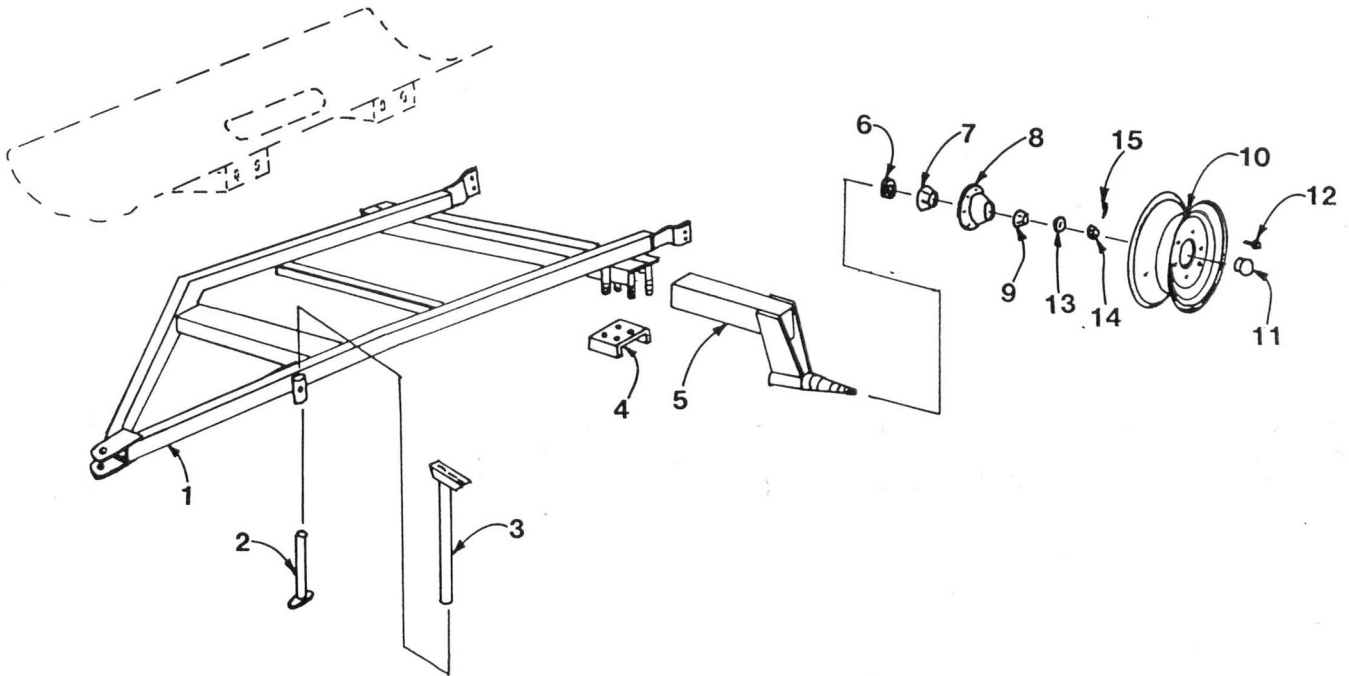

MODEL 353 TRAILER

For 300 Round & Elliptical Tanks (Saddle And Tank Not Included)

PARTS / EXPLODED VIEW DRAWING

Note: Use (4) 1/2" x 1 1/4" Bolts To Mount Saddles To Trailer

Ref.	Part No.	Qty	Description
1	5272403	1	Frame
2	5272406	1	Stand
3	5272407	1	Valve Mount
4	5051092	2	Axle Clamp
5	5272171	2	Axle
6	5110120	2	Seal
7	5031081	2	Inner Bearing
8	5085012	2	Hub (6 Bolt)
9	5031067	2	Outer Bearing
10	5021031	2	Rim (6 Bolt)
11	5046094	2	Hub Cap
12	5034166	12	Wheel Bolt, 1/2"-20NF x 1"

Ref.	Part No.	Qty.	Description
13	5016194	2	Washer
14	5006207	2	Nut
15	5101135	2	Cotter Pin
	5117104	1	Set Screw, 1/2" x 1 1/2"
	5034019	4	Cap Screw, 1/2" x 1 1/4"
	5016145	4	Lock Washer, 1/2"
	5006011	4	Hex Nut, 1/2"
	5034077	1	Cap Screw, 3/8" x 1 1/2"
	5006054	1	Hex Nut, 3/8"
	5016112	8	Lock Washer, 5/8"
	5006096	8	Hex Nut, 5/8"