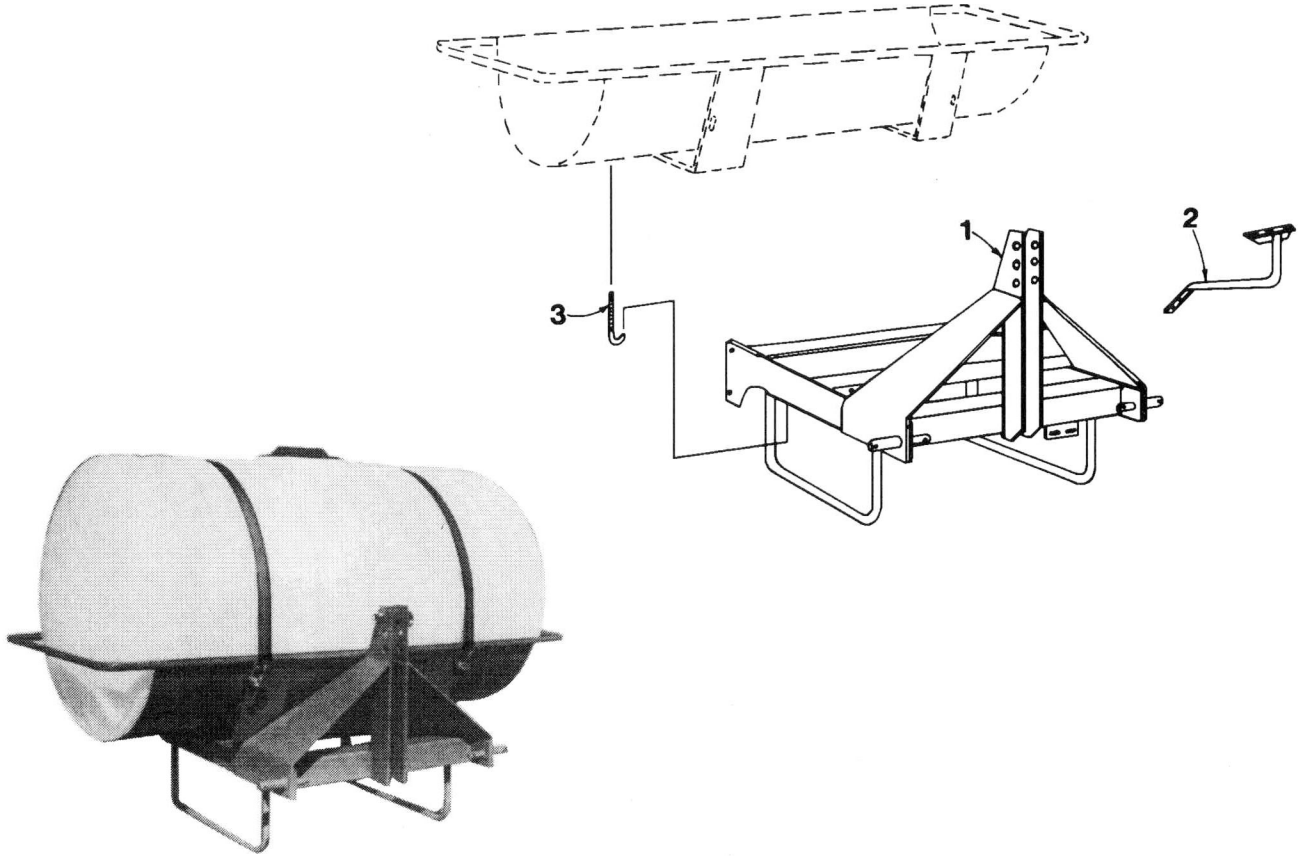

MODEL NO. BB32-C
3 Point Carrier For 200 or 300 Gallon Tank
OPERATORS INSTRUCTIONS / PARTS
Cat I & II Hitch (Tank and Saddle Not Included)

Note: Use (2) 1/2" x 1 1/4" Bolts To Mount The Saddle In Front and (2) 1/2" J-Bolts To Mount The Back Side Of The Saddle To The Frame.

Ref.	Part No.	Qty.	Description
1	5273797	1	Frame
2	5272053	1	Valve Mount
3	5034111	2	Hook Bolt, 1/2"
	5034019	2	Cap Screw, 1/2" x 1 1/4"
	5016028	4	Lock Washer, 1/2"
	5006011	4	Hex Nut, 1/2"
	5034042	2	Cap Screw, 5/16" x 1"
	5016026	2	Lock Washer, 5/16"
	5006040	2	Hex Nut, 5/16"