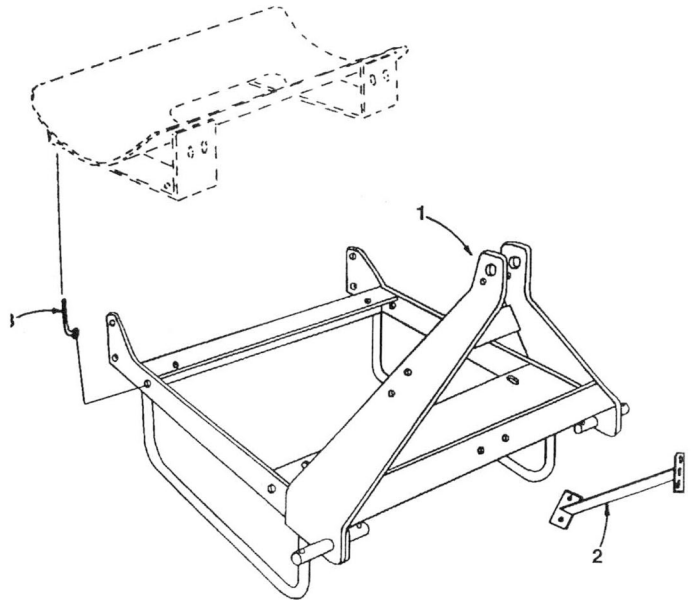

MODEL NO. BB-27D
3 POINT CARRIER FOR 110 OR 150 GALLON TANK

Assembly / Operators Instructions / Parts

Cat I & II Hitch. (Tank & Saddle Not Included)

Ref.	Part No.	Qty.	Description
1	5271770	1	Mounting Frame
2	5271771	1	Valve Mount
3	5034138	4	J-Bolt, 3/8"
	5016030	4	Flat Washer, 3/8"
	5016027	10	Lock Washer, 3/8"
	5006054	10	Hex Nut, 3/8"
	5034078	6	Hex Hd. Cap Screw, 3/8" x 1"

Note: Use the (4) J-Bolts To Mount The 150 Gal. Saddle. The 110 Gal. Saddle Is Mounted With (4) 3/8" x 1" Hex Screws.

by