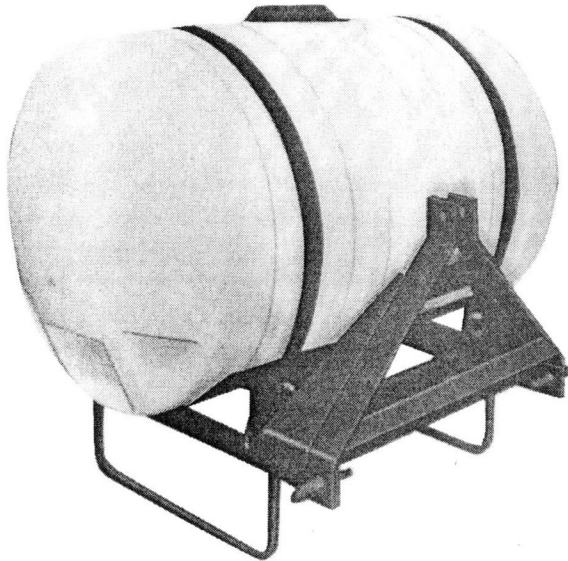

MODEL NO. BB-27D
3 POINT CARRIER FOR 110 OR 150 GALLON TANK

Assembly / Operators Instructions / Parts

Cat I & II Hitch. (Tank & Saddle Not Included)

Ref.	Part No.	Qty.	Description
1	5271770	1	Mounting Frame
2	5271771	1	Valve Mount
3	5034138	4	J-Bolt, 3/8"
	5016030	4	Flat Washer, 3/8"
	5016027	10	Lock Washer, 3/8"
	5006054	10	Hex Nut, 3/8"
	5034078	6	Hex Hd. Cap Screw, 3/8" x 1"

Note: Use the (4) J-Bolts To Mount The 150 Gal. Saddle. The 110 Gal. Saddle Is Mounted With (4) 3/8" x 1" Hex Screws.

by