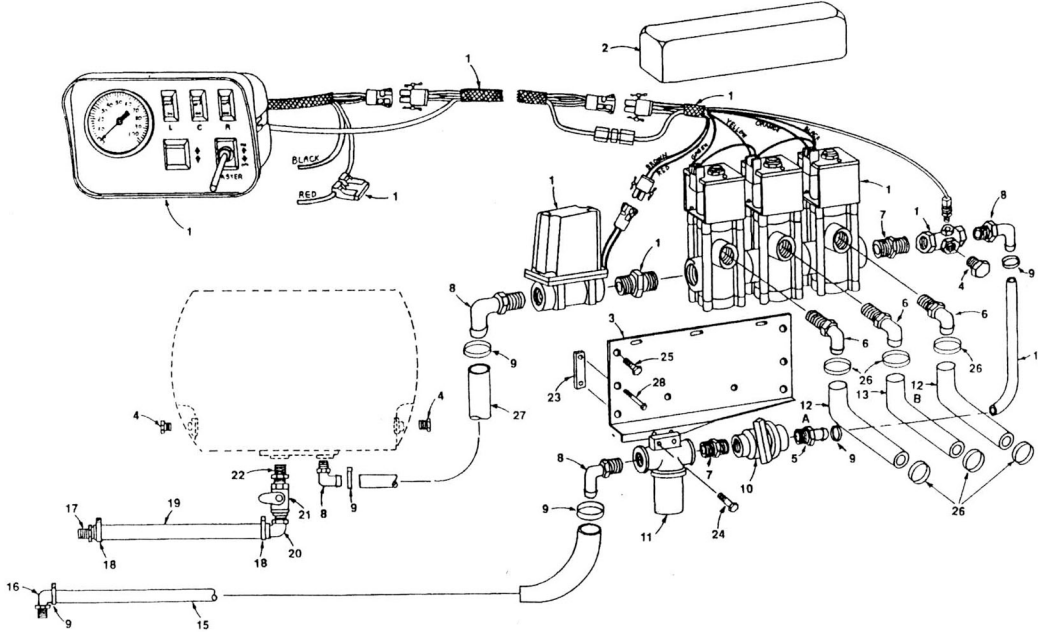

Repair Parts List

Model No. 716-3EG-12 }
Model No. 716-3EG-34 } {Pump Kit For 300 Gal Sprayers
Model No. 718-3EG-12 }
Model No. 718-3EG-34 } {Pump Kit For 500 Gal Sprayers

Repair Parts List

Model No. 716-3EG-12}
Model No. 716-3EG-34}
Pump Kit For 300 Gal Sprayers

Model No. 718-3EG-12}
Model No. 718-3EG-34}
Pump Kit For 500 Gal Sprayers

Ref.	Part No.	Description	Quantity			
			718-3EG-34	718-3EG-12	716-3EG-34	716-3EG-12
1	5273293	Electric Control System	1	1	1	1
2	5058085	Valve Cover	1	1	1	1
3	5095079	Valve Mounting Bracket	1	1	1	1
4	5102025	Nylon Pipe Plug, 3/4"	3	3	3	3
5	5010020	Nylon Barb, 3/4" MNPT x 3/4"	1	1	1	1
6	5010152	Nylon Ell. Barb, 1/2" MNPT x 3/4"	3	—	3	—
6	5010039	Nylon Ell. Barb, 1/2" MNPT x 1/2"	—	3	—	3
7	5011055	Nylon Nipple, 3/4"	2	2	2	2
8	5010028	Nylon Ell. Barb, 3/4" MNPT x 3/4"	4	4	4	4
9	5051024	Hose Clamp, 3/4" (5212)	6	6	6	6
10	5143206	Poly Union Valve, 3/4"	1	1	1	1
11	5116279	Line Strainer, 3/4"	1	1	1	1
12	5020281	Hose, 3/4" — 1 Brd. x 15 Ft.	—	—	2	—
12	5020118	Hose, 3/4" — 1 Brd. x 8 Ft.	2	—	—	—
12	5020124	Hose, 1/2" — 1 Brd. x 8 Ft.	—	2	—	—
12	5020034	Hose, 1/2" — 1 Brd. x 15 Ft.	—	—	—	2
13	5020152	Hose, 1/2" — 1 Brd. x 6 Ft.	—	1	—	—
13	5020197	Hose, 1/2" — 1 Brd. x 13 Ft.	—	—	—	1
13	5020202	Hose, 3/4" — 1 Brd. x 13 Ft.	—	—	1	—
13	5020174	Hose, 3/4" — 1 Brd. x 6 Ft.	1	—	—	—
14	5020386	Hose, 3/4" — 1 Brd. x 7"	1	1	1	1
15	5020218	Hose, 3/4" — 1 Brd. x 16 Ft.	1	1	1	1
16	5010032	Nylon Ell Barb, 1" MNPT x 3/4"	1	1	1	1
17	5067009	Nylon Barb, 1-1/4" MNPT x 1-1/4"	1	1	1	1
18	5051026	Hose Clamp, 1-1/4" (5224)	2	2	2	2
19	5020278	Hose, 1-1/4" — 2 Brd. x 12 Ft.	1	1	1	1
20	5010100	Nylon Ell. Barb, 1-1/4" MNPT x 1-1/4"	1	1	1	1
21	5143078	Ball Valve, Nylon 1-1/4"	1	1	1	1
22	5011103	Nylon Nipple, 1-1/4"	1	1	1	1
23	5017320	Backing Plate	2	2	2	2
24	5034083	Cap Screw, 1/4" — 20 x 1"	2	2	2	2
25	5034038	Cap Screw, 5/16" — 18 x 3/4"	2	2	2	2
26	5051024	Hose Clamp, 3/4" (5212)	6	—	6	—
26	5051022	Hose Clamp, 1/2" (5208)	—	6	—	6
27	5020118	Hose, 3/4" — 1 Brd. x 8 Ft.	1	1	1	1
28	5034078	Hex Bolt, 3/8" x 3"	4	4	4	4
	5016020	Flat Washer, 5/16"	2	2	2	2
	5117234	Truss Head Screw, #10 - 24 x 1/2"	3	3	3	3
	5016147	#10 Lock Washer	3	3	3	3
	5017176	#10 Flat Washer	3	3	3	3
	5016035	1/4" Lock Washer	2	2	2	2
	5006041	Hex Nut, 1/4" — 20	2	2	2	2
	5016026	Lock Washer, 5/16"	2	2	2	2
	5006040	Hex Nut, 5/16" — 18	2	2	2	2
	5016027	Lock Washer, 3/8"	4	4	4	4
	5006054	Hex Nut, 3/8" — 16	4	4	4	4
	5049017	Torque Chain	1	1	1	1
	5082006	S-Hook	1	1	1	1
	5272868	15 Ft. Electric Cable Extension	1	1	1	1
	5133094	Nylon Tie, 11"	4	4	4	4