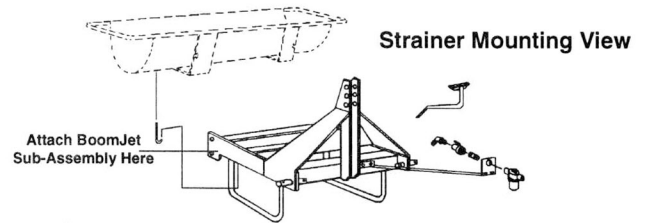

REPAIR PARTS LIST No. 5143316 CONTROL VALVE

Ref.	Part No.	Description
1	5078178	Handle, Nylon
2	5101220	Groove Pin SS
3	5086043	Body Insert
4	Available In Kit Only (Marked)	
5	5016280	Washer (2 Req'd)
6	Available In Kit Only (Marked)	
7	5019230	Spring
8	5132071	Stem, SS
9	Available In Kit Only (Marked)	
10	5117281	Screw, SS
11	5002476	Body, Polypropylene
12	5053091	Clip
*	5168718	Repair Kit (Marked*)

REPAIR PARTS LIST MODEL 122A ROLLER PUMP PLUMBING SYSTEM

Ref.	Part No.	Qty.	Description
1	5010151	1	Nylon Ell, 1-1/4 MNPT x 1" Barb
2	5051025	4	Hose Clamp, 1" (5216)
3	5020398	1	Hose, 1"-2 Brd. x 78"
4	5067007	2	Nylon Hose Fitting, 1"-1
5	5143207	1	Poly Ball Valve, 1"
6	5011095	1	Nylon Close Nipple, 1"
7	5038247	1	Strainer Bracket
8	5116182	1	Nylon Strainer, 1" (40 Mesh)
9	5010034	1	Nylon Ell. 3/4 MNPT x 1" Barb
10	5049017	1	Torque Chain
11	5082006	1	S-Hook
12	5010028	2	Nylon Ell. 3/4 MNPT x 3/4" Barb
13	5051024	4	Hose Clamp, 3/4" (5212)
14	5017597	1	Metal Reinforcing Plate
15	5143316	1	Nylon Directo Valve 3/4"
16	5167005	1	Pressure Gauge (#400)
17	5143337	1	Nylon Relief Valve, 3/4"
18	5010040	1	Nylon Ell. 1/2 MNPT x 5/8" Barb
19	5051023	2	Hose Clamps, 5/8" (5210)
20	5010037	1	Nylon Ell. 3/4 MNPT x 5/8" Barb
21	5020208	1	Hose, 5/8"-1 Brd. x 60"