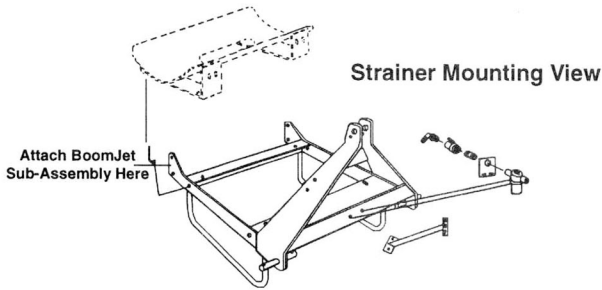

REPAIR PARTS LIST No. 5143316 CONTROL VALVE

Ref.	Part No.	Description
1	5078178	Handle, Nylon
2	5101220	Groove Pin SS
3	5086043	Body Insert
4	Available In Kit Only (Marked)	
5	5016280	Washer (2 Req'd)
6	Available In Kit Only (Marked)	
7	5019230	Spring
8	5132071	Stem, SS
9	Available In Kit Only (Marked)	
10	5117281	Screw, SS
11	5002476	Body, Polypropylene
12	5053091	Clip
*	5168718	Repair Kit (Marked*)

REPAIR PARTS LIST MODEL 122A ROLLER PUMP PLUMBING SYSTEM

Ref.	Part No.	Qty.	Description
1	5010151	1	Nylon Ell, 1-1/4 MNPT x 1" Barb
2	5051025	4	Hose Clamp, 1" (5216)
3	5020398	1	Hose, 1"-2 Brd. x 78"
4	5067007	2	Nylon Hose Fitting, 1"-1
5	5143207	1	Poly Ball Valve, 1"
6	5011095	1	Nylon Close Nipple, 1"
7	5038247	1	Strainer Bracket
8	5116182	1	Nylon Strainer, 1" (40 Mesh)
9	5010034	1	Nylon Ell. 3/4 MNPT x 1" Barb
10	5049017	1	Torque Chain
11	5082006	1	S-Hook
12	5010028	2	Nylon Ell. 3/4 MNPT x 3/4" Barb
13	5051024	4	Hose Clamp, 3/4" (5212)
14	5017597	1	Metal Reinforcing Plate
15	5143316	1	Nylon Directo Valve 3/4"
16	5167005	1	Pressure Gauge (#400)
17	5143337	1	Nylon Relief Valve, 3/4"
18	5010040	1	Nylon Ell. 1/2 MNPT x 5/8" Barb
19	5051023	2	Hose Clamps, 5/8" (5210)
20	5010037	1	Nylon Ell. 3/4 MNPT x 5/8" Barb
21	5020208	1	Hose, 5/8"-1 Brd. x 60"