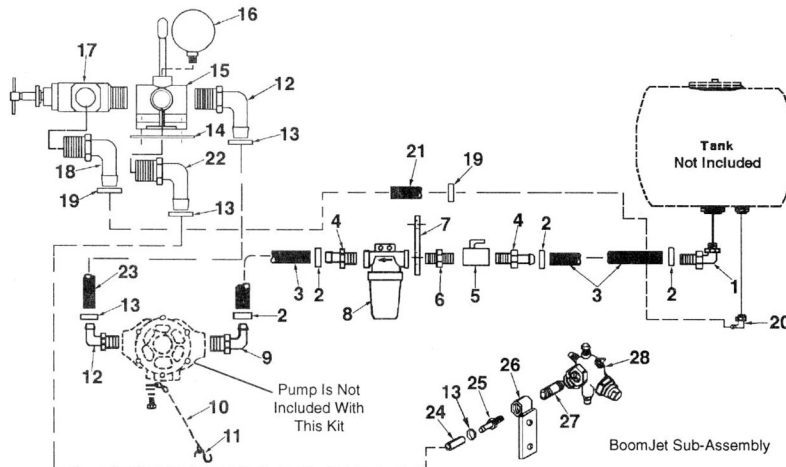

REPAIR PARTS LIST No. 5143316 CONTROL VALVE

Ref.	Part No.	Description
1	5078178	Handle, Nylon
2	5101220	Groove Pin SS
3	5086043	Body Insert
4	Available In Kit Only (Marked)	
5	5016280	Washer (2 Req'd)
6	Available In Kit Only (Marked)	
7	5019230	Spring
8	5132071	Stem, SS
9	Available In Kit Only (Marked)	
10	5117281	Screw, SS
11	5002476	Body, Polypropylene
12	5053091	Clip
*	5168718	Repair Kit (Marked*)

REPAIR PARTS LIST MODEL 122A ROLLER PUMP PLUMBING SYSTEM

Ref.	Part No.	Qty.	Description
1	5010151	1	Nylon Ell, 1-1/4 MNPT x 1" Barb
2	5051025	4	Hose Clamp, 1" (5216)
3	5020398	1	Hose, 1"-2 Brd. x 78"
4	5067007	2	Nylon Hose Fitting, 1"-1
5	5143207	1	Poly Ball Valve, 1"
6	5011095	1	Nylon Close Nipple, 1"
7	5038247	1	Strainer Bracket
8	5116182	1	Nylon Strainer, 1" (40 Mesh)
9	5010034	1	Nylon Ell. 3/4 MNPT x 1" Barb
10	5049017	1	Torque Chain
11	5082006	1	S-Hook
12	5010028	2	Nylon Ell. 3/4 MNPT x 3/4" Barb
13	5051024	4	Hose Clamp, 3/4" (5212)
14	5017597	1	Metal Reinforcing Plate
15	5143316	1	Nylon Directo Valve 3/4"
16	5167005	1	Pressure Gauge (#400)
17	5143337	1	Nylon Relief Valve, 3/4"
18	5010040	1	Nylon Ell. 1/2 MNPT x 5/8" Barb
19	5051023	2	Hose Clamps, 5/8" (5210)
20	5010037	1	Nylon Ell. 3/4 MNPT x 5/8" Barb
21	5020208	1	Hose, 5/8"-1 Brd. x 60"