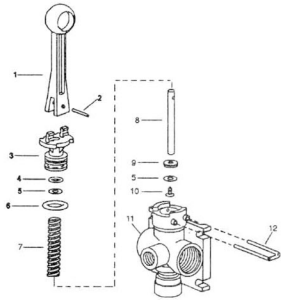

REPAIR PARTS LIST No. 5143316 CONTROL VALVE

Ref.	Part No.	Description
1	5078178	Handle, Nylon
2	5101220	Groove Pin SS
3	5086043	Body Insert
*4	Available In Kit Only (Marked*)	
5	5016280	Washer (2 Req'd)
*6	Available In Kit Only (Marked*)	
7	5019230	Spring
8	5132071	Stem, SS
*9	Available In Kit Only (Marked*)	
10	5117281	Screw, SS
11	5002476	Body, Polypropylene
12	5053091	Clip
*	5168718	Repair Kit (Marked*)