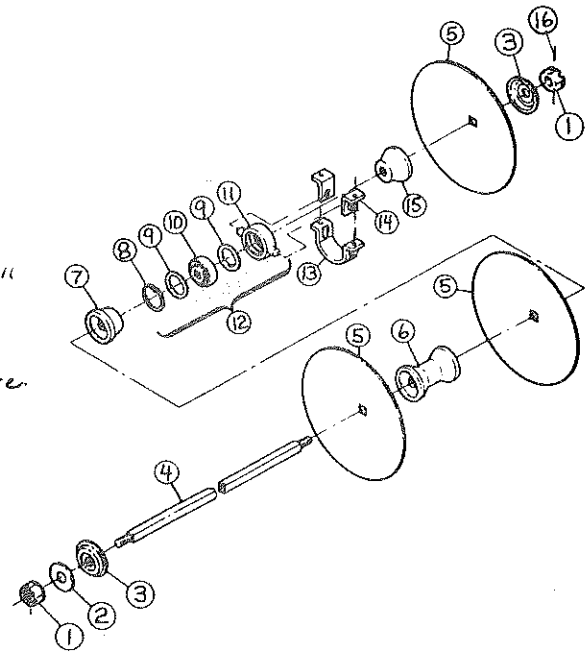

RPS 1 1/2 or 1 3/4 R2
 RPS 20 - 1 1/2 SQ

Fast Moving Parts

Item	Parts No.	Description	List Price
1	3013R1	Castle Nut 1-1/2"	\$13.73
2	5598R1	Gang Washer	\$2.76
3	3163R1	Spring End Washer	\$44.90
4	Call General Implement for Information		
5	See Section #2 of this Catalog		
6	4038R2	Gang Spool 9"	\$62.30
7	40263	Short Bearing Spool	\$32.41 - 2 1/2"
8	3183R1	Retaining Ring	\$4.18
9	3200R1	Bearing Washer	\$2.63
10	3181R1	Bearing Insert 1-1/2" Squ.	\$87.74 - McWire
11	3182R1	Bearing Housing	\$39.42
12	3045R91	Bearing 1-1/2" Assy.	\$111.68
13	24486	Bearing Clamp	\$9.34
14	24487	Bearing Clip	\$13.53
15	40265	Spool - Long 9" Spacing	\$35.39 - 5"
15	40266	Spool - Long 10-1/2" Spac.	\$38.96
16	D1192	Roll Pin	\$1.04

Scraper Assembly

Item	Parts No.	Description	List Price
1	D1077	Wheel Bolt	\$ 7.76
2	D1076	Dust Cap	\$ 1.31
3	D1147	Castle Nut 7/8"	\$ 1.76
4	D1148	Washer 2" OD x 7/8" ID	\$ 1.44
5	3079R1	Outside Cone	\$ 6.50
6	D1251	Hub w/Cup 1-3/4" Spindle	\$55.71
	3071R1	Hub w/Cup 2" Spindle	\$60.53
7	3078R1	Inside Cone 1-3/4" Spindle	\$ 6.39
	3080R1	Inside Cone 2" Spindle	\$ 8.55
8	D1072	Seal 1-3/4" Spindle	\$ 5.23
	3074R1	Seal 2" Spindle	\$ 5.65
9	4002R2	Spindle 1-3/4"	\$50.72
	4023R1	Spindle 2"	\$24.62