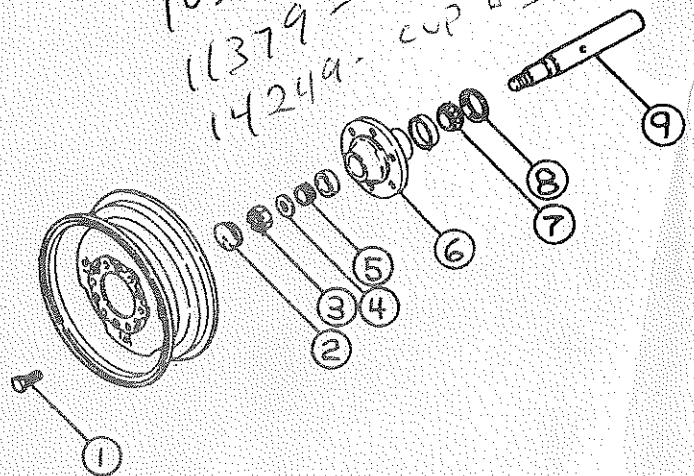

Square Gang Shaft
 Model RPN, RPS, RPW

Item	Parts No.	Description	List Price
1	D1145	Castle Nut 1-3/4"	\$4.36
2	D1141	Washer	\$1.49
3	D1173	Washer	\$9.88
4	24052	End Cap 1-3/4" Shaft	\$26.40
5	D1013	Short Spool 1-3/4" Shaft	\$44.44
402221	4021R1	Short Spool 1-1/2" Shaft	\$29.92
6	D1014	Gang Shaft Bushing 1-3/4"	\$8.43
5189R1	Gang Shaft Bushing 1-1/2"	\$8.43	
7	3030R1	Bearing Assy. 1-3/4"	\$155.66
3061R1	Bearing Assy. 1-1/2"	\$96.44	
8	40304	Bearing Insert 1-3/4" Shaft	\$76.69
3007R1	Bearing Insert 1-1/2" Shaft	\$53.62	
9	D1194	8" U-Bolt 7/8" Dia.	\$10.14
3003R1	6" U-Bolt 7/8" Dia.	\$10.14	
10	See Section # 2 of this Catalog for Disc Blades		
11	D1004	Long Brg. Half 9"- 1-3/4"	\$39.87
	D1005	Long Brg. Half 10"-1-3/4"	\$39.83
12	D1009	Spool Casting 9" - 1-3/4"	\$44.23
	D1010	Spool Cast 10-1/2" - 1-3/4"	\$65.93
	24482	Spool Casting 9" - 1-1/2"	\$47.69
13	D1012	End Cap - 1-3/4" Shaft	\$26.15
14	Call General Implement for Information		
15	D1192	Roll Pin	\$1.04

Round Gang Shaft
 Models 7400, 7500, 7600, 7410, 7510, 7610

Item	Parts No.	Description	List Price
1	D1018	Scraper Bar Bracket	\$37.06
2	D1059	8" x 3/4" U-Bolt	\$10.14
3	D1048	1/2" U-Bolt; for scraper bar	\$ 1.75
4	D1061	1/2" U-Bolt; for scraper arm	\$ 2.53
5	5425R1	Scraper Clip	\$ 5.99
6	D1244	Scraper Arm	\$10.34
7	D1254	Scraper Blade	\$12.31
8	D1256	Scraper Blade (at brg. stand)	\$12.31

Scraper Assembly

Item	Parts No.	Description	List Price
1	D1077	Wheel Bolt	\$ 7.76
2	D1076	Dust Cap	\$ 1.31
3	D1147	Castle Nut 7/8"	\$ 1.76
4	D1148	Washer 2" OD x 7/8" ID	\$ 1.44
5	3079R1	Outside Cone	\$ 6.50
6	D1251	Hub w/Cup 1-3/4" Spindle	\$55.71
	3071R1	Hub w/Cup 2" Spindle	\$60.53
7	3078R1	Inside Cone 1-3/4" Spindle	\$ 6.39
	3080R1	Inside Cone 2" Spindle	\$ 8.55
8	D1072	Seal 1-3/4" Spindle	\$ 5.23
	3074R1	Seal 2" Spindle	\$ 5.65
9	4002R2	Spindle 1-3/4"	\$50.72
	4023R1	Spindle 2"	\$24.62