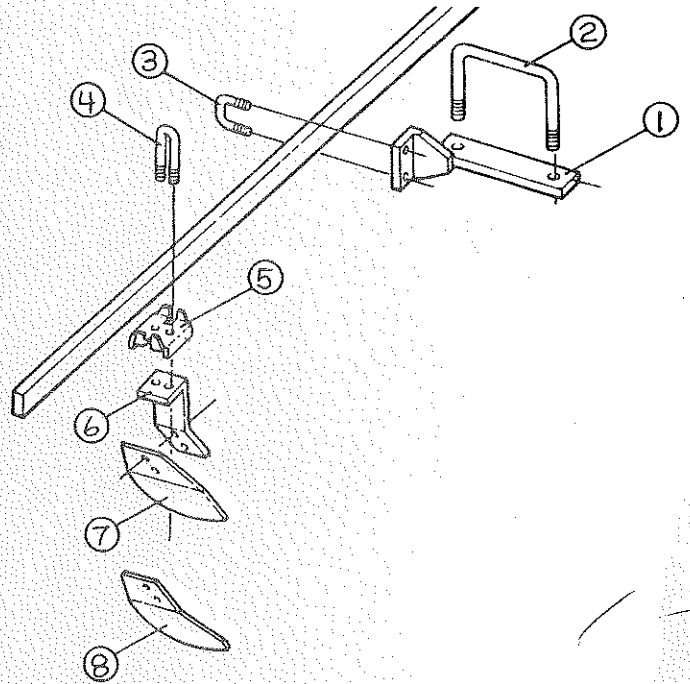

Item	Parts No.	Description	List Price
1	D1018	Scraper Bar Bracket	$37.06
2	D1059	8" x 3/4" U-Bolt	$10.14
3	D1048	1/2" U-Bolt; for scraper bar	$ 1.75
4	D1061	1/2" U-Bolt; for scraper arm	$ 2.53
5	5425R1	Scraper Clip	$ 5.99
6	D1244	Scraper Arm	$10.34
7	D1254	Scraper Blade	$12.31
8	D1256	Scraper Blade (at brg. stand)	$12.31

Scraper Assembly

Item	Parts No.	Description	List Price
1	D1077	Wheel Bolt	$ 7.76
2	D1076	Dust Cap	$ 1.31
3	D1147	Castle Nut 7/8"	$ 1.76
4	D1148	Washer 2" OD x 7/8" ID	$ 1.44
5	3079R1	Outside Cone	$ 6.50
6	D1251	Hub w/Cup 1-3/4" Spindle	$55.71
	3071R1	Hub w/Cup 2" Spindle	$60.53
7	3078R1	Inside Cone 1-3/4" Spindle	$ 6.39
	3080R1	Inside Cone 2" Spindle	$ 8.55
8	D1072	Seal 1-3/4" Spindle	$ 5.23
	3074R1	Seal 2" Spindle	$ 5.65
9	4002R2	Spindle 1-3/4"	$50.72
	4023R1	Spindle 2"	$24.62