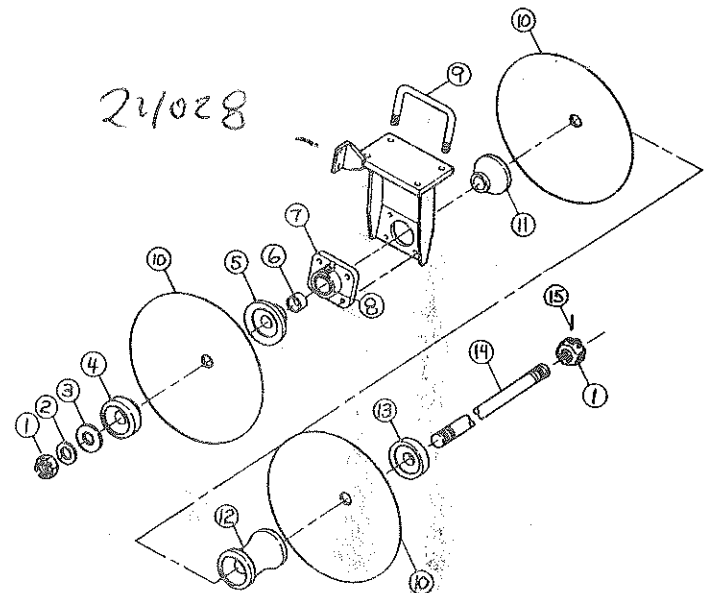

Round Gang Shaft
Models 7400, 7500, 7600, 7410, 7510, 7610