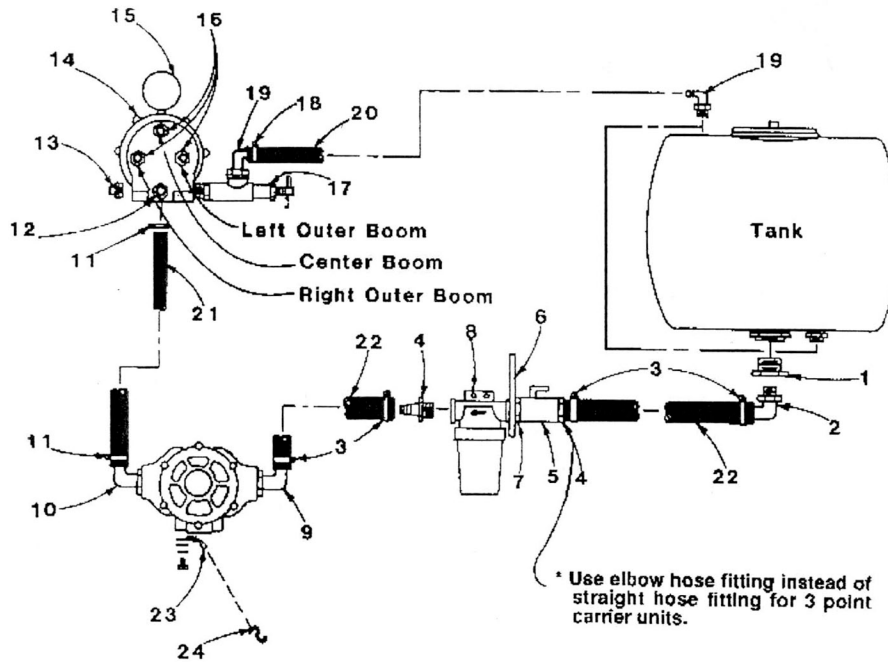

REPAIR PARTS LIST OF MODEL NOS. 715-D AND 715F-D ROLLER PUMP PLUMBING SYSTEM

Ref.	Part No.	715-D	715F-D	Description	Ref.	Part No.	715-D	715F-D	Description
		Quan.	Quan.				Quan.	Quan.	
1	5041035	1	1	Ny. Red. Bushing, 1-1/2" x 1-1/4"	19	5010036	2	2	Ny. Ell. 3/4MNPT x 1/2" Barb
2	5010151	1	1	Ny. Ell. 1-1/4MNPT x 1" Barb	20	5020245	1	-	Hose, 1/2" - 1 Brd. x 46'
3	5051025	4	4	Hose Clamps (5216)	20	5020246	-	1	Hose, 1/2" - 1 Brd. x 52'
4	5067007	2	2	Poly Fitting, 1"MNPT x 1" Barb	21	5020179	1	-	Hose, 3/4" - 2 Brd x 6'
5	5143207	1	1	Ball Valve, 1" 100 Subv	21	5020102	-	1	Hose, 3/4" - 2 Brd x 8'
6	5038247	1	1	Strainer Bracket	22	5020398	1	-	Hose 1" - 2 Brd x 78"
7	5011095	1	1	Ny. Close Nipple, 1"	22	5020200	-	1	Hose 1" - 2 Brd x 16'
8	5116182	1	1	Strainer, 1" (40 Mesh)	23	5049017	1	1	Torque Chain
9	5010034	1	1	Ny. Ell. 3/4MNPT x 1" Barb	24	5082006	1	1	S-Hook
10	5010028	1	1	Ny. Ell. 3/4MNPT x 3/4" Barb		5034075	4	2	Hex Screw, 3/8" - 16NC x 1-1/4"
11	5051024	2	2	Hose Clamp (5212)		5034042	1	1	Hex Screw, 5/16" - 18NC x 1"
12	5010020	1	1	Ny. Fitting, 3/4MNPT x 3/4 Barb		5034076	-	1	Hex Screw, 5/16" - 18NC x 1-1/4"
13	5102025	1	1	Ny. Plug, 3/4"		5016027	4	2	Lock Washer, 3/8"
14	5271949	1	1	TeeValve (17-l)		5016026	1	1	Lock Washer, 5/16"
15	5167005	1	1	Pressure Gauge (400#)		5006054	4	2	Hex Nut, 3/8" - 16NC
16	5067017	3	3	Ny. Fitting, 1/2MNPT x 1/2" Barb		5006040	1	1	Hex Nut, 5/16" - 18NC
17	5143337	1	1	Nylon Relief Valve, 3/4"		5016020	1	1	Flat Washer, 5/16"
18	5051022	8	8	Hose Clamp (5208)		5010033	1	-	Poly Ell, 1" - 1"