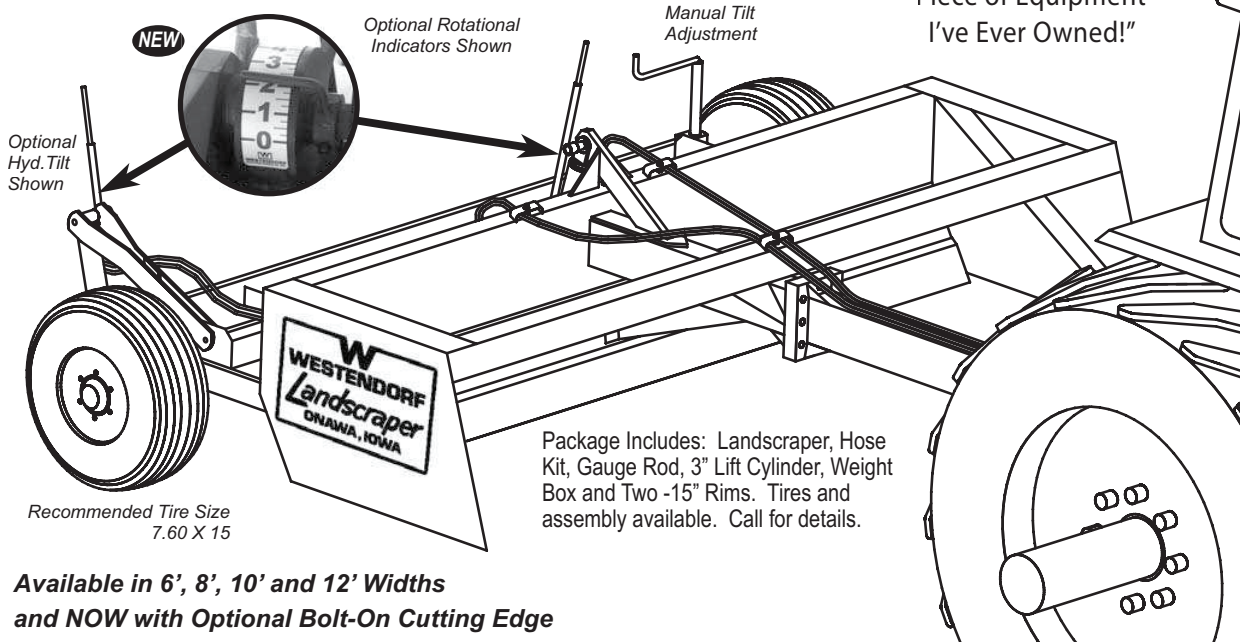

2020

WESTENDORF

SALES MANUAL AND PRICE GUIDE

LANDSCRAPER

Prices Effective as of 1-21

LANDSCRAPERS - AUTO-DUMP

LANDSCRAPER™

The Westendorf Landscraper™ has a 6" high carbon steel cutting edge and extra strong tongue constructed of square tubular steel. Adjust right and left sides independently to provide 0-12" tilt of the cutting bar.

Optional hydraulic tilt cylinder and jack stand for easy hookup.

"The Most Versatile Piece of Equipment I've Ever Owned!"

Available in 6', 8', 10' and 12' Widths
and NOW with Optional Bolt-On Cutting Edge

LANDSCRAPER (includes hoses)

P/N	Description	Price
WL-6	6' Westendorf Landscraper	3,228
WL-8	8' Westendorf Landscraper	3,597
WL-8B	8' Westendorf Landscraper with Bolt-On Blade*	4,232
WL-10	10' Westendorf Landscraper	3,969
WL-10B	10' Westendorf Landscraper with Bolt-On Blade*	4,756
WL-12	12' Westendorf Landscraper	4,186
WL-12B	12' Westendorf Landscraper with Bolt-On Blade*	5,068